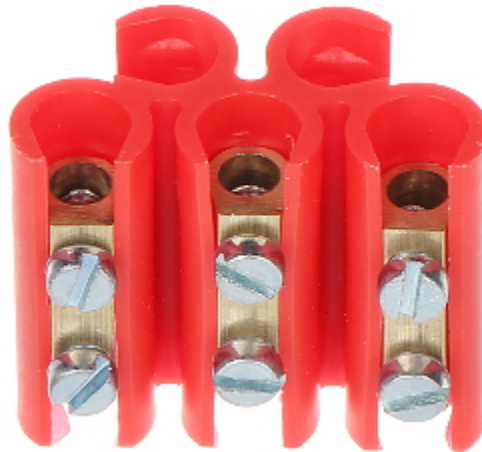

connector: