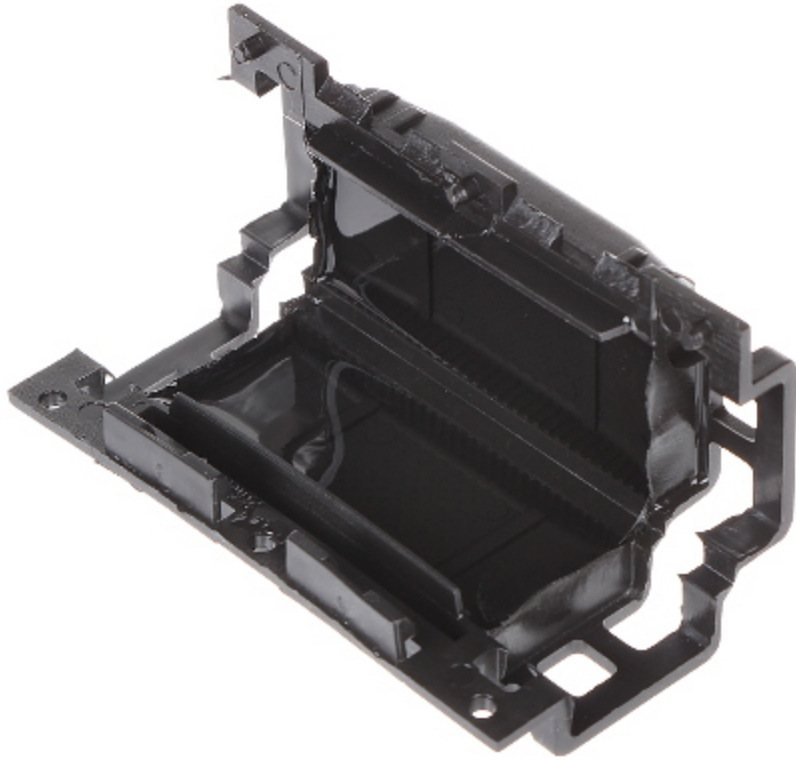

Code: SUPER-CLIK-0

STRAIGHT JOINT GELBOX **SUPER-CLIK-0** IPx8 RayTech

Net: **13.27 EUR** Gross: **16.32 EUR**

Straight type joint pre-filled with sealing gel. The box is perfect to use in areas with high moisture and underground (for example in electrical garden installations).

The gel used to seal is not harmful to humans, environmentally safe, and easily removable when it is necessary to modify the connection.

SPECIFICATION

Voltage insulation:	1 kV
"Index of Protection":	IPx8
Weight:	0.07 kg
Wire gauge:	max. 3 x 6 mm ² @ IPx8
Internal dimensions:	63 x 26 x 20 mm
External dimensions:	95 x 42 x 28 mm
Manufacturer / Brand:	RayTech
Guarantee:	2 years

PRESENTATION

Internal view:

connector:

Method of mounting:

:

In the kit:

Package: