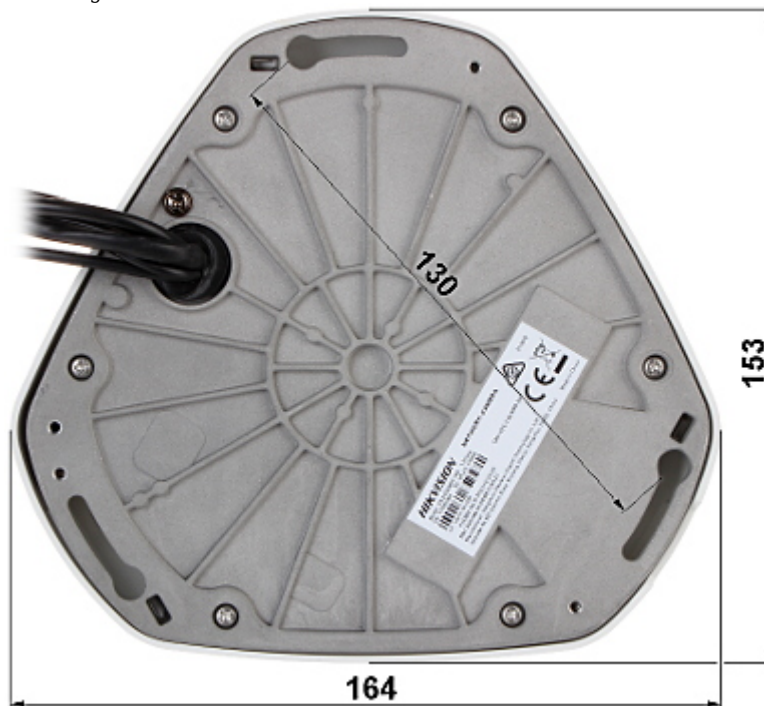

Code: DS-2CD6365G0-IVS(1.27MM)

IP VANDALPROOF CAMERA **DS-2CD6365G0-IVS(1.27MM)** - 6.3 Mpx

1.27 mm - Fish Eye Hikvision

Net: **904.83 EUR** Gross: **1 112.94 EUR**

IP camera with "fish eye" wide-angle lens.

Memory card slot:

Mounting side view:

Camera connectors:

Camera dimensions:

In the kit: