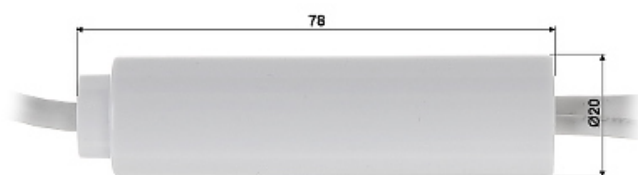

Code: APTI-250MP-37/B

IP CAMERA APTI-250MP-37/B PINHOLE - 3 Mpx 3.7 mm

Net: 81.76 EUR Gross: 100.56 EUR

Indoor micro camera equipped with very good quality CMOS sensor. High sensor resolution produces high detailed image. So, you can use this camera for example to persons recognition with good results.

PRESENTATION

Small dimensions camera:

Memory card slot:

Rear view:

PoE:

In the kit:

OUR TESTS

Camera image at artificial illumination (about 30Lux):