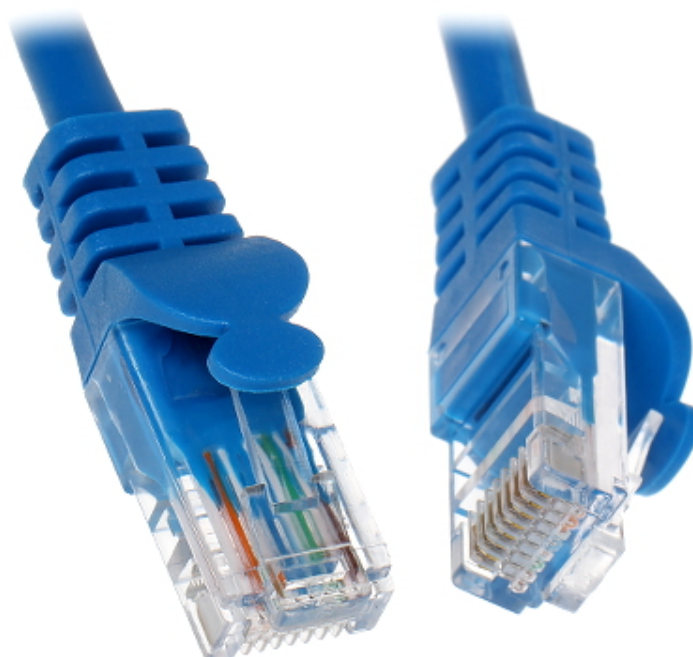

PRESENTATION

RJ-45 connectors:

DELTA-OPTI Monika Matysiak; <https://www.delta.poznan.pl>
POL; 60-713 Poznań; Graniczna 10
e-mail: delta-opti@delta.poznan.pl; tel: +(48) 61 864 69 60