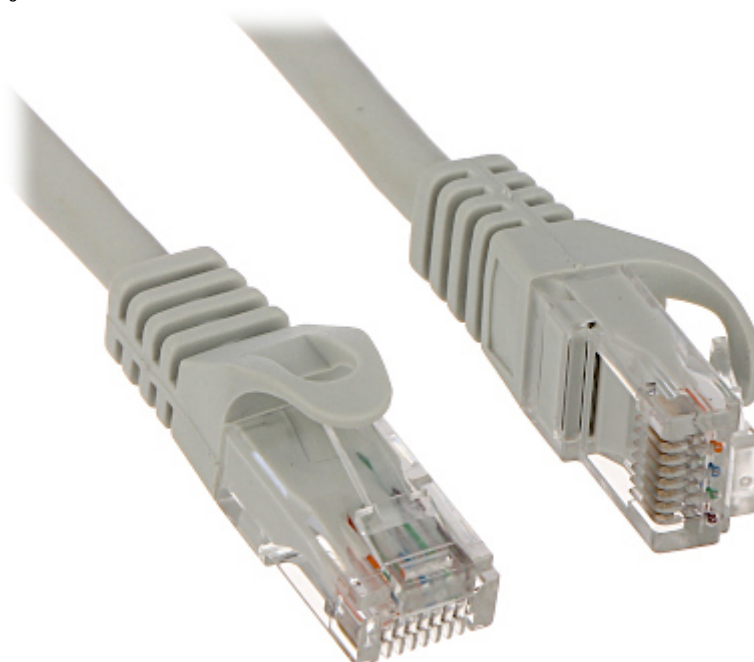

PRESENTATION

RJ-45 connectors:

DELTA-OPTI Monika Matysiak; <https://www.delta.poznan.pl>
POL; 60-713 Poznań; Graniczna 10
e-mail: delta-opti@delta.poznan.pl; tel: +(48) 61 864 69 60