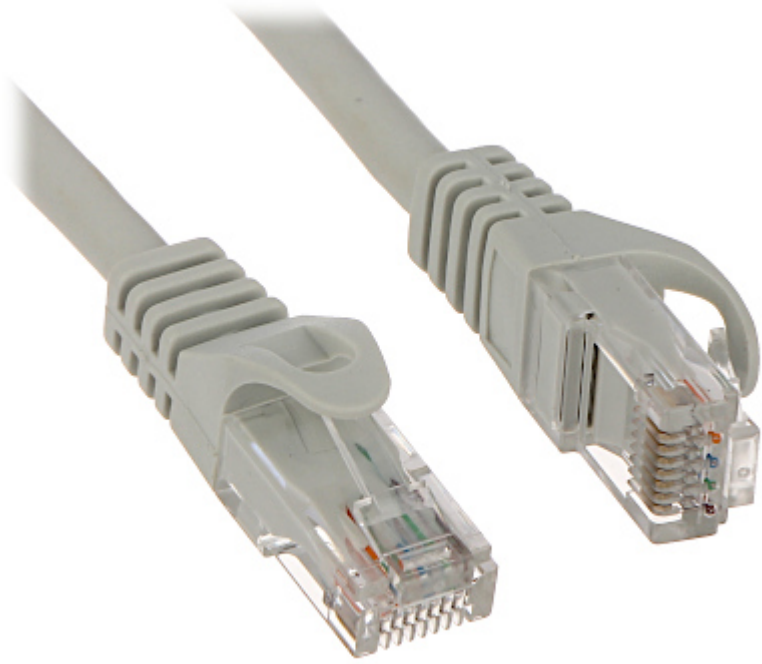

PACKAGE

Dimensions (L x W x H): 0x0x0 mm	Gross Weight: 0 kg