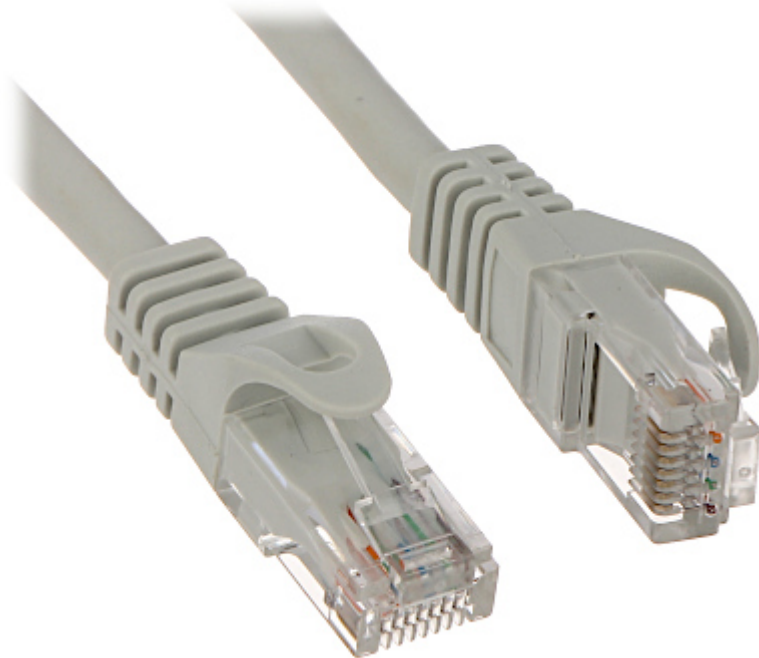

PRESENTATION

RJ-45 connectors:

DELTA-OPTI Monika Matysiak; <https://www.delta.poznan.pl>
POL; 60-713 Poznań; Graniczna 10
e-mail: delta-opti@delta.poznan.pl; tel: +(48) 61 864 69 60