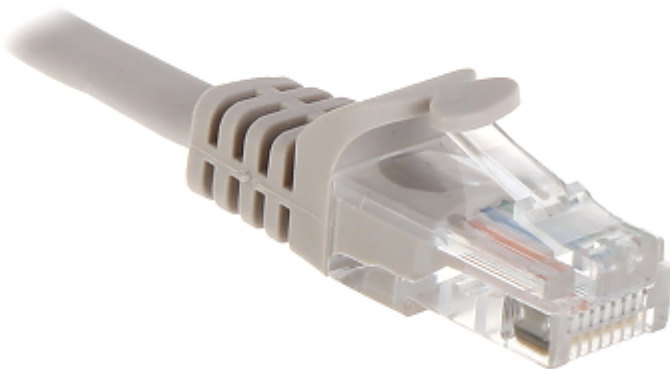

Code: RJ45/0.5-GREY

PATCHCORD **RJ45/0.5-GREY** 0.5 m

Net: **0.64 EUR** Gross: **0.79 EUR**

SPECIFICATION

Cable:	UTP cat. 5e : RJ 45 Plug / RJ 45 Plug
Color:	Gray
Length of the cable:	0.5 m
Main features:	<ul style="list-style-type: none">• Very easy and quick assembly• Corrosion resistance
Weight:	0.020 kg
Guarantee:	2 years

PRESENTATION

RJ-45 connectors:

Additional plastic cap makes it easy to remove the plug from the socket:

DELTA-OPTI Monika Matysiak; <https://www.delta.poznan.pl>
POL; 60-713 Poznań; Graniczna 10
e-mail: delta-opti@delta.poznan.pl; tel: +(48) 61 864 69 60