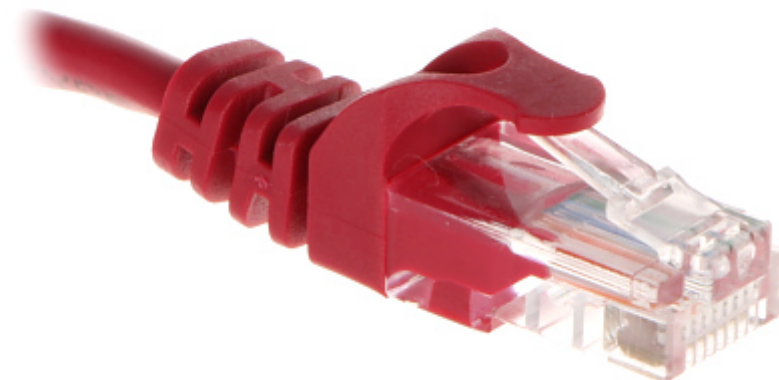

PRESENTATION

RJ-45 connectors:

DELTA-OPTI Monika Matysiak; <https://www.delta.poznan.pl>
POL; 60-713 Poznań; Graniczna 10
e-mail: delta-opti@delta.poznan.pl; tel: +(48) 61 864 69 60