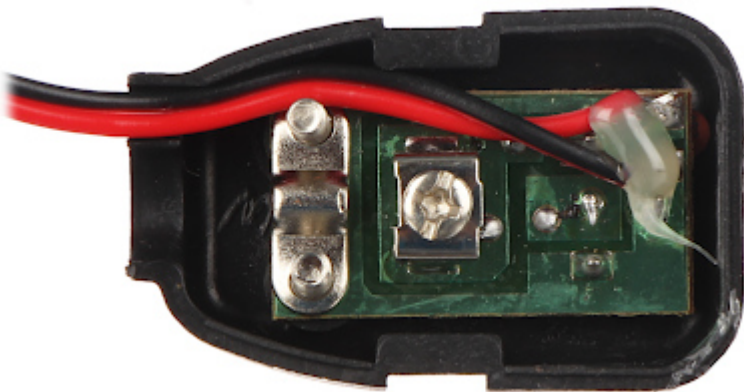

PRESENTATION

Antenna separator:

DELTA-OPTI Monika Matysiak; <https://www.delta.poznan.pl>
POL; 60-713 Poznań; Graniczna 10
e-mail: delta-opti@delta.poznan.pl; tel: +(48) 61 864 69 60