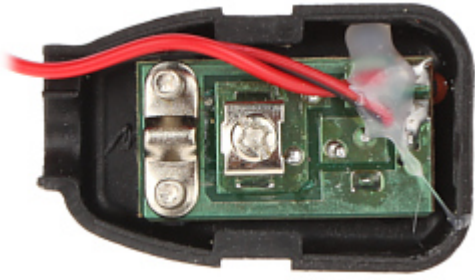

PACKAGE

Dimensions (L x W x H): 0x0x0 mm	Gross Weight: 0 kg