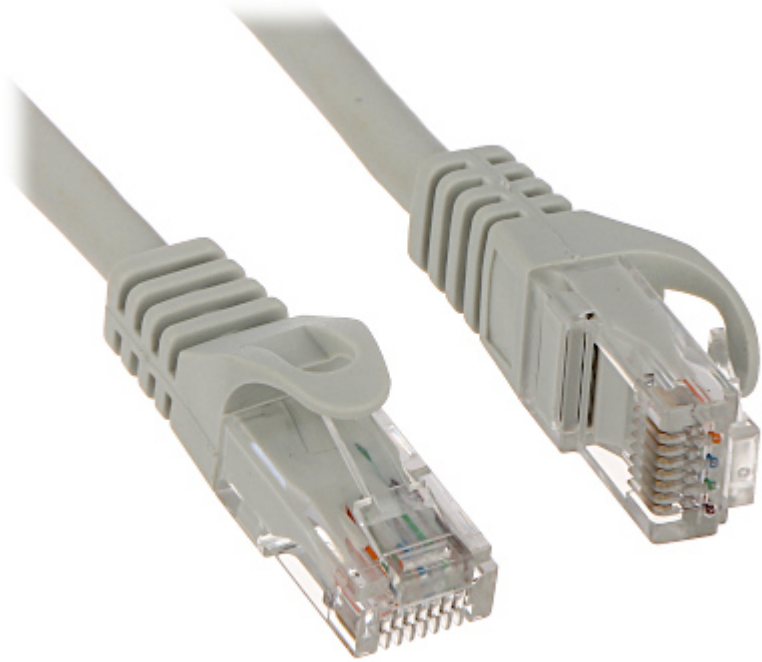

PACKAGE

Dimensions (L x W x H): 0x0x0 mm	Gross Weight: 0 kg