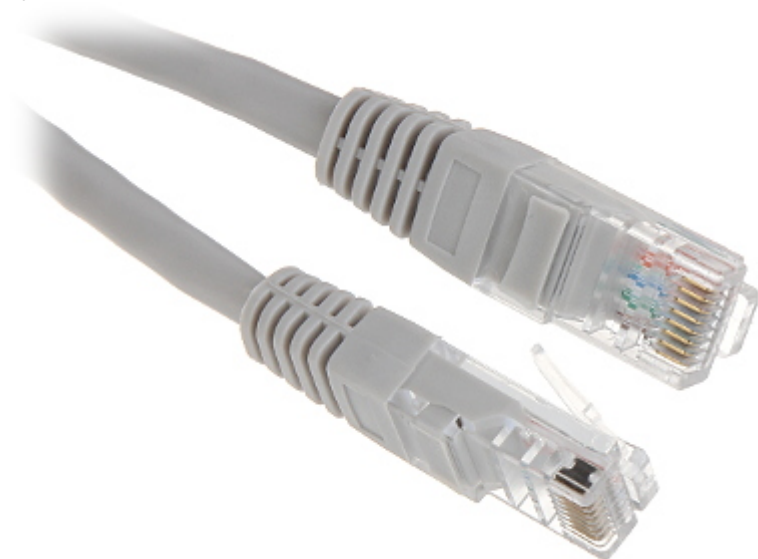

PRESENTATION

RJ-45 connectors:

DELTA-OPTI Monika Matysiak; <https://www.delta.poznan.pl>
POL; 60-713 Poznań; Graniczna 10
e-mail: delta-opti@delta.poznan.pl; tel: +(48) 61 864 69 60