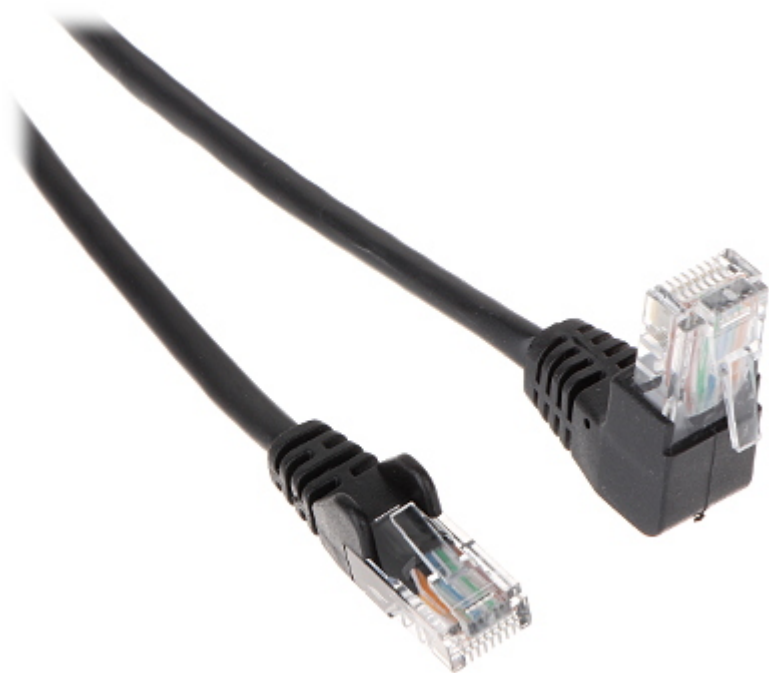

PACKAGE

Dimensions (L x W x H): 0x0x0 mm	Gross Weight: 0 kg