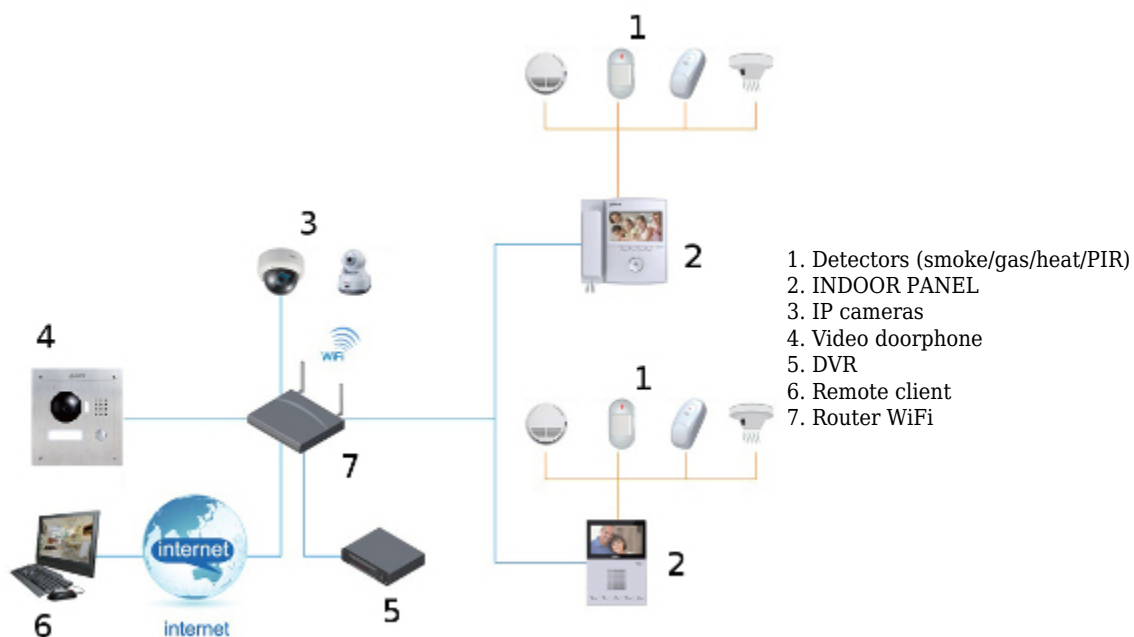

INDOOR PANEL:

Shield:	7 " capacitive touch screen
Resolution:	800 x 480
Internal memory:	4 GB (built-in)
Main features:	<ul style="list-style-type: none"> • Microphone built-in, • Speakers built-in, • Bidirectional communication, • Smooth adjustment of monitor parameters: image brightness, ring tone volume and conversation volume, • Automatically capture images after PIR detection, • Automatically capture and save images after the bell button pressing, • Automatic recording short video message in case of no response to the doorbell button, • IP Dahua cameras support, • The ability of direct communication between two or more panels ,

PRESENTATION

INDOOR PANEL:

Rear view:

Connectors view:

VIDEO DOORPHONE:

Side view:

Rear view:

Connectors view:

ENCLOSURE:

Examples of connection diagrams:

In the kit: