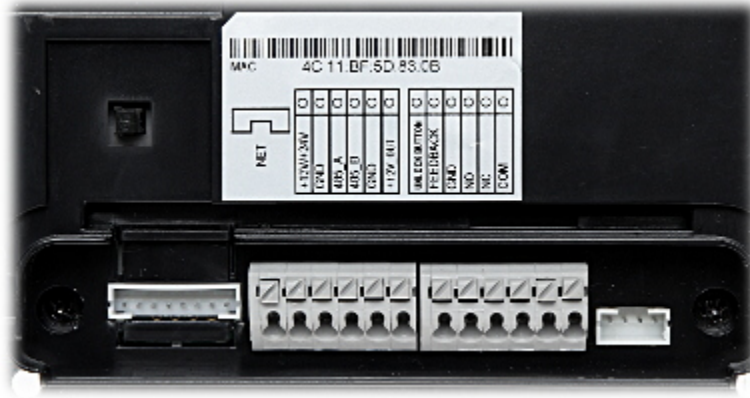

SPECIFICATION

Sensor:	1.3 Mpx CMOS
Image compression method:	H.264
LED illuminator:	✓
Compatibility:	DAHUA
UTP category:	UTP cat. 5e
Main features:	<ul style="list-style-type: none"> • Doorbell button, • Bidirectional communication, • Microphone built-in, • Speakers built-in, • Camera position adjustment in all planes, • Tamper detection - removing from mounting surface
Operation temp:	-30 °C ... 70 °C
Power supply:	<ul style="list-style-type: none"> • 12 V DC / 1 A, • 24 V DC, • 24 V PoE - DAHUA
Housing:	Metal, Waterproof
Color:	Silver

ENCLOSURE:

Housing type:	Flush
Number of mounted modules:	1 pcs
Material:	Metal
Color:	Black
Internal dimensions:	123 x 112 x 56 mm
External dimensions:	137 x 126 x 57 mm

General information:

Supported languages:	English, Bulgarian, Czech, Finnish, Polish, Slovenian, Slovak, Hungarian
Manufacturer / Brand:	DAHUA
Guarantee:	3 years

PRESENTATION

INDOOR PANEL:

Rear view:

Connectors view:

VIDEO DOORPHONE:

Side view:

Rear view:

Connectors view: