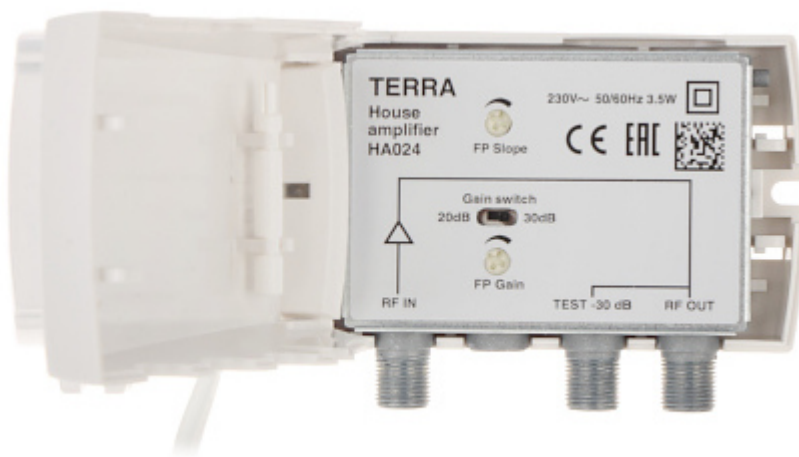

Top view:

PACKAGE

Dimensions (L x W x H): 0x0x0 mm	Gross Weight: 0 kg