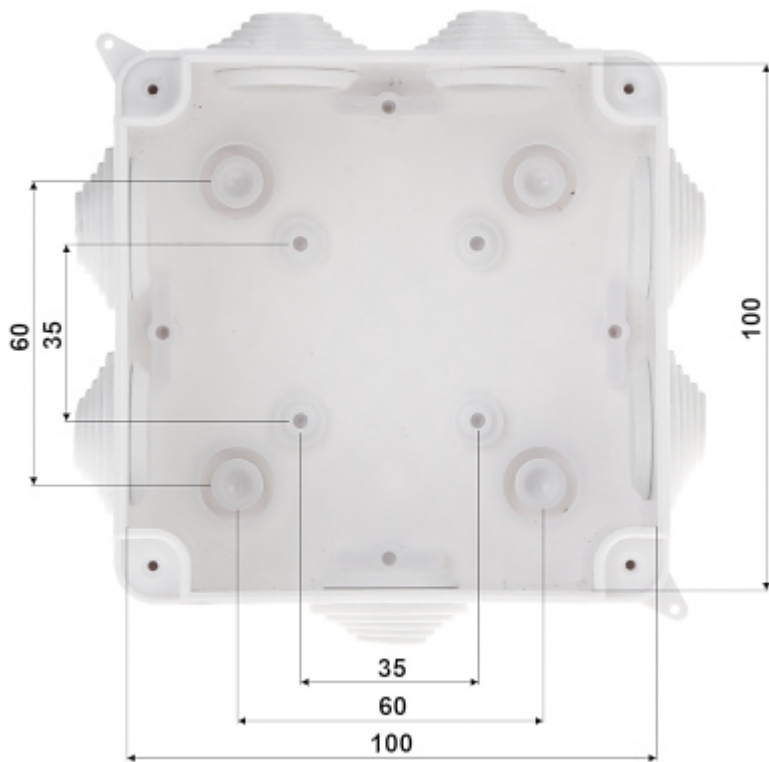

## BRANCH JUNCTION BOX WITH CABLE GLANDS **PK-100X100**

Net: **12.46 PLN** Gross: **15.33 PLN**

Surface mounting box, insulation, branching, 7-intake with non-threaded cable glands.

### SPECIFICATION

Number of intakes:	7 pcs Ø 23 mm
"Index of Protection":	IP65
Dimensions:	108 x 108 x 67 mm
Guarantee:	2 years

### PRESENTATION

Internal view:

The lid of the box has a rubber gasket:

Rear view:

**PACKAGE**

Dimensions (L x W x H): 0x0x0 mm	Gross Weight: 0 kg
----------------------------------	--------------------