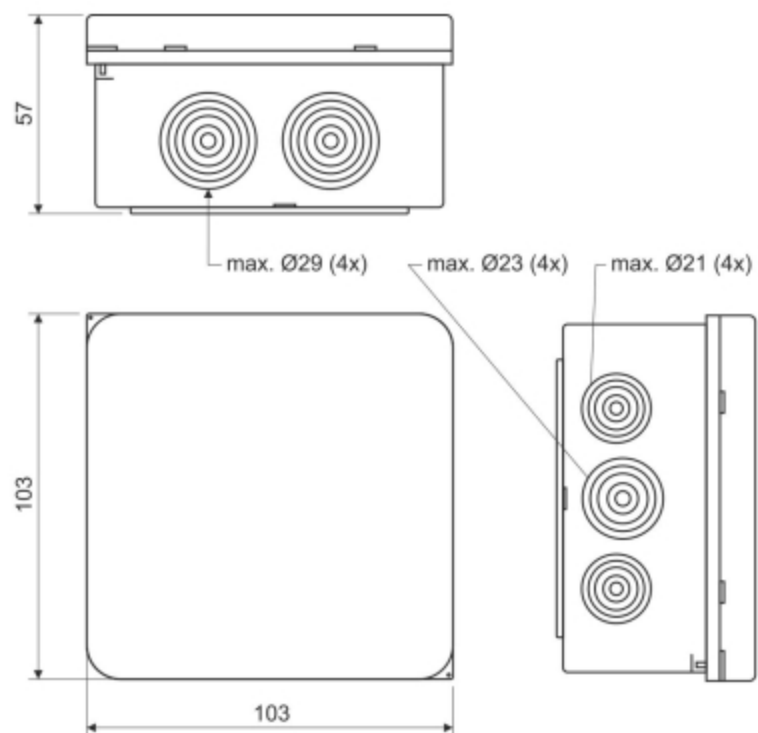

Code: PK-103X103

BRANCH JUNCTION BOX WITH CABLE GLANDS PK-103X103

Net: 3.44 EUR Gross: 4.23 EUR

Surface mounting box, insulation, branching, 12-intake with non-threaded cable glands.

Attention! The box has no rubber gasket.

SPECIFICATION

Number of intakes:	4 pcs Ø 21 mm 4 pcs Ø 23 mm 4 pcs Ø 29 mm
"Index of Protection":	IP65
Dimensions:	103 x 103 x 57 mm
Guarantee:	2 years

PRESENTATION

Rear view:

DELTA-OPTI Monika Matysiak; <https://www.delta.poznan.pl>
POL; 60-713 Poznań; Graniczna 10
e-mail: delta-opti@delta.poznan.pl; tel: +(48) 61 864 69 60

Bottom view:

Internal view (after open the enclosure):

Dimensions:

OUR OPINIONS

- Very solid construction.