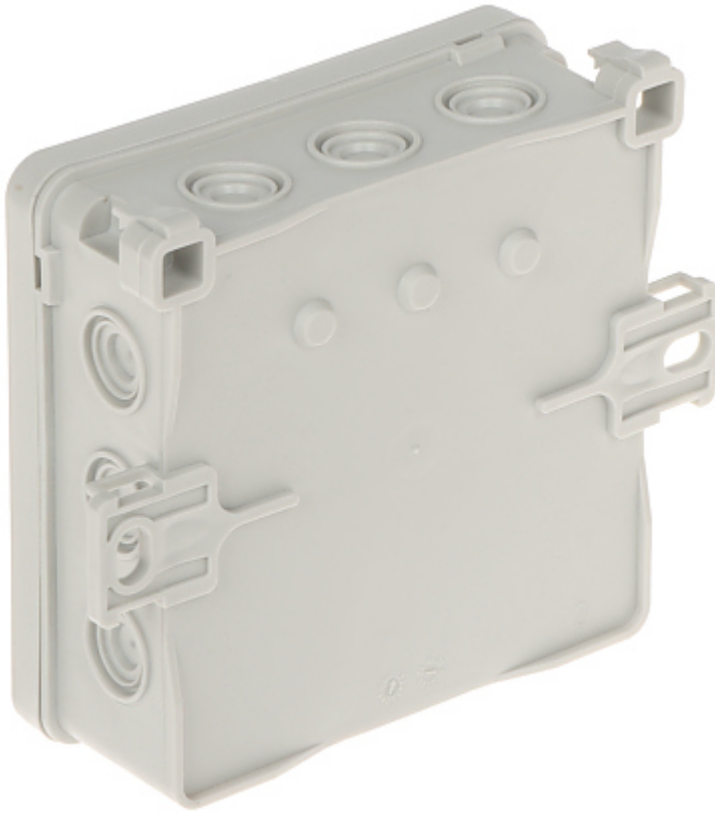

## BRANCH JUNCTION BOX WITH CABLE GLANDS **PK-8** SIMET

Net: **8.74 PLN** Gross: **10.75 PLN**

Surface mounting box, insulation, branching. It is equipped with snap cover. The box is perfect to use as cover for branching of power.

### SPECIFICATION

Number of intakes:	12 pcs Ø 15 mm
"Index of Protection":	IP54
Dimensions:	100 x 100 x 41 mm
Manufacturer / Brand:	SIMET
Guarantee:	2 years

### PRESENTATION

Internal view:

Side view:

Bottom view:

**PACKAGE**

Dimensions (L x W x H): 0x0x0 mm	Gross Weight: 0 kg
----------------------------------	--------------------