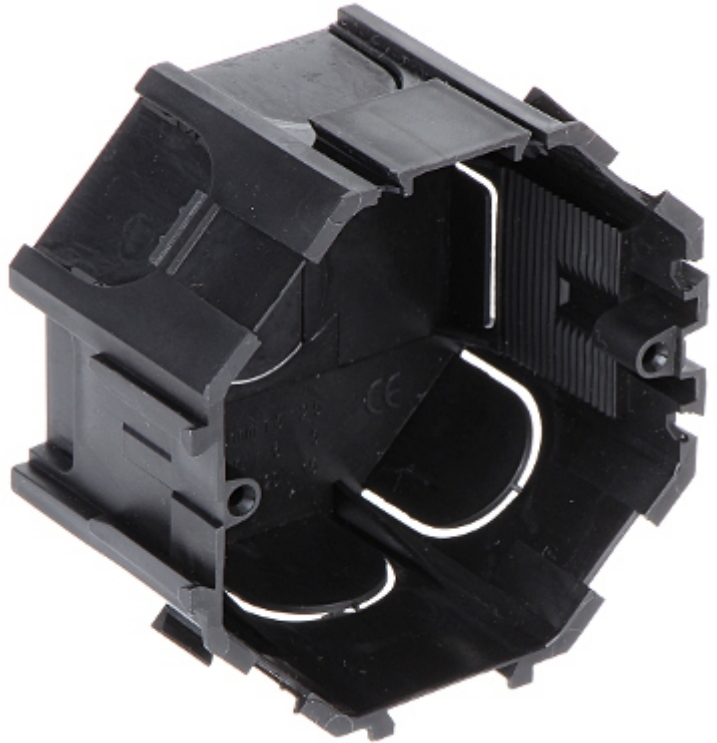

Code: LE-031301

## FLUSH BOX **LE-031301** LEGRAND

Net: **0.41 EUR** Gross: **0.41 EUR**

Flush mounting box. Universal 1-gang box, can be fitted alongside one another.  
Possibility of vertical or horizontal mounting.

### SPECIFICATION

Application:	Arteor, Galea Life, Mosaic, Vela, Valena, Niloé, Kaptika product series
"Index of Protection":	IP20
Main features:	<ul style="list-style-type: none"><li>• Flush-mounted</li><li>• 2 fixing points</li></ul>
Material:	Plastic
Color:	Black
Weight:	0.016 kg
Internal dimensions:	67 x 62 x 40 mm
Dimensions:	75 x 75 x 42 mm
Montage hole diameter:	Ø 80 mm
Manufacturer / Brand:	LEGRAND
Guarantee:	2 years