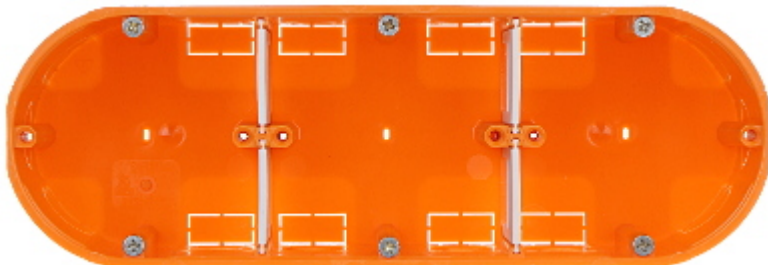

PRESENTATION

Front view:

Rear view:

DELTA-OPTI Monika Matysiak; <https://www.delta.poznan.pl>
POL; 60-713 Poznań; Graniczna 10
e-mail: delta-opti@delta.poznan.pl; tel: +(48) 61 864 69 60