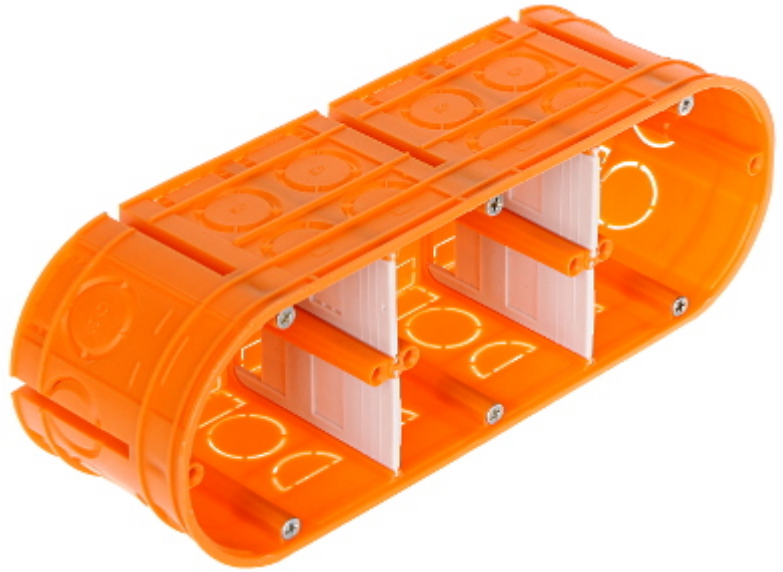

Code: M-3X60-F

FLUSH BOX 3-GANG M-3X60-F SIMET

Net: 2.49 EUR Gross: 2.49 EUR

Flush mounting box.
Possibility of vertical or horizontal mounting.

SPECIFICATION

Number of sections:	3
"Index of Protection":	IP20
Main features:	<ul style="list-style-type: none">• Flush• 3 x 4 fixing points• 6 mounting screws, 4 cable partitions - included
Material:	Plastic
Color:	Orange
Weight:	0.085 kg
Mounting holes distance:	60 mm
Dimensions:	213 x 71 x 63 mm
Manufacturer / Brand:	SIMET
Guarantee:	2 years

PRESENTATION

Front view:

Rear view:

DELTA-OPTI Monika Matysiak; <https://www.delta.poznan.pl>
POL; 60-713 Poznań; Graniczna 10
e-mail: delta-opti@delta.poznan.pl; tel: +(48) 61 864 69 60

The box has removable cable partitions: