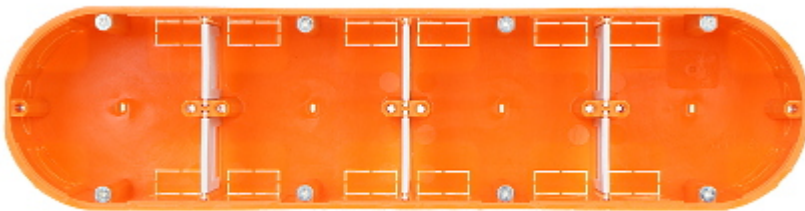

PRESENTATION

Front view:

Rear view:

DELTA-OPTI Monika Matysiak; <https://www.delta.poznan.pl>
POL; 60-713 Poznań; Graniczna 10
e-mail: delta-opti@delta.poznan.pl; tel: +(48) 61 864 69 60