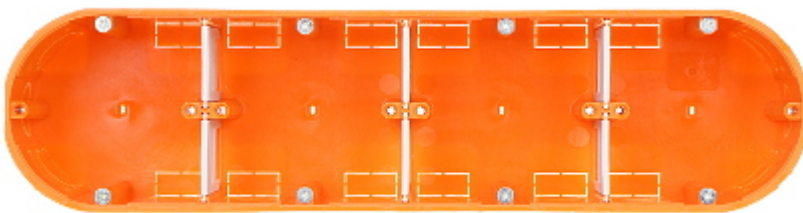

Code: M-4X60-F

FLUSH BOX 4-GANG M-4X60-F SIMET

Net: 3.71 EUR Gross: 3.71 EUR

Flush mounting box.
Possibility of vertical or horizontal mounting.

SPECIFICATION

Number of sections:	4
"Index of Protection":	IP20
Main features:	<ul style="list-style-type: none">• Flush-mounted• 4 x 4 fixing points• 8 mounting screws, 6 cable partitions - included
Material:	Plastic
Color:	Orange
Weight:	0.117 kg
Mounting holes distance:	60 mm
Dimensions:	284 x 71 x 63 mm
Manufacturer / Brand:	SIMET
Guarantee:	2 years

PRESENTATION

Front view:

Rear view:

DELTA-OPTI Monika Matysiak; <https://www.delta.poznan.pl>
POL; 60-713 Poznań; Graniczna 10
e-mail: delta-opti@delta.poznan.pl; tel: +(48) 61 864 69 60

The box has removable cable partitions:

PACKAGE

Dimensions (L x W x H): 0x0x0 mm	Gross Weight: 0 kg
----------------------------------	--------------------