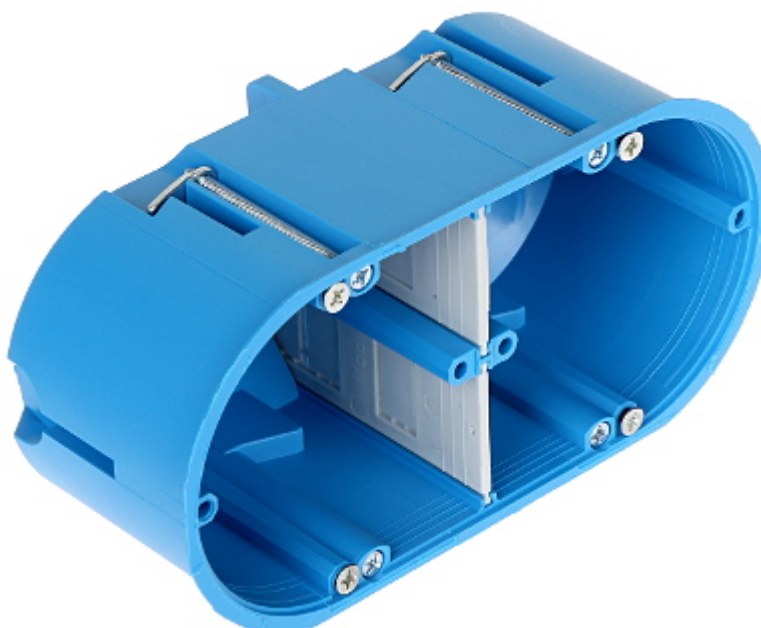

Code: P-2X60-D

FLUSH BOX 2-GANG P-2X60-D SIMET

Net: 1.90 EUR Gross: 2.34 EUR

Flush mounting box. The box is made from non-halogen, self-extinguishing plastic, intended for installation in hollow walls (plasterboard). Possibility of vertical or horizontal mounting.

SPECIFICATION

Number of sections:	2
"Index of Protection":	IP30
Main features:	<ul style="list-style-type: none">• Flush for hollow walls• stiffened construction• flammability index : 960 °C• Class V0• 2 x 4 fixing points• 4 Mounting screws, 4 special screws with holders to fastening to the wall, 2 cable partitions - included
Material:	halogen free and inflammable
Color:	Blue
Weight:	0.086 kg
Mounting holes distance:	60 mm
Dimensions:	143 x 71 x 63 mm
Manufacturer / Brand:	SIMET
Guarantee:	2 years