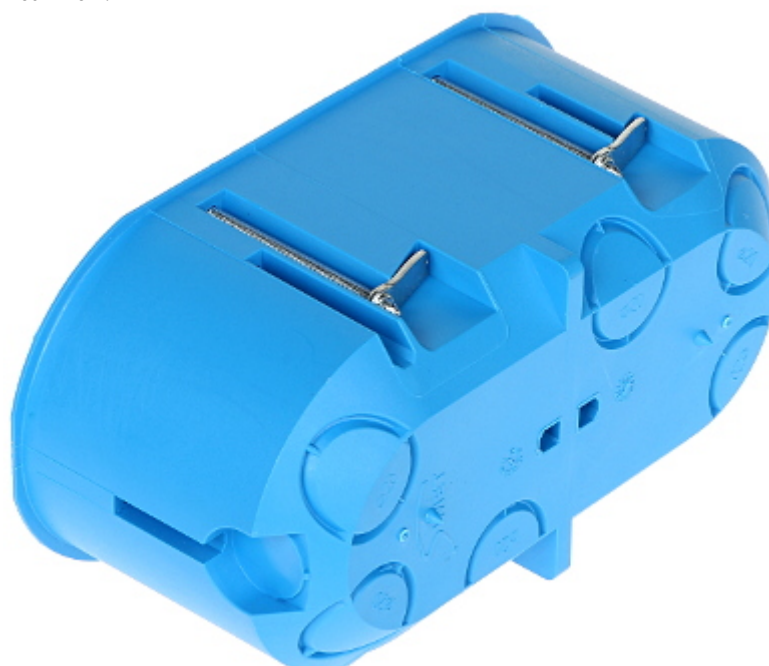

Front view:

Rear view:

The box has removable cable partitions: