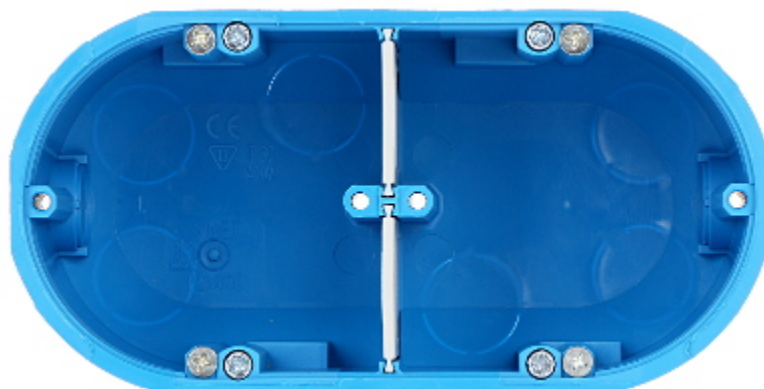

Front view: