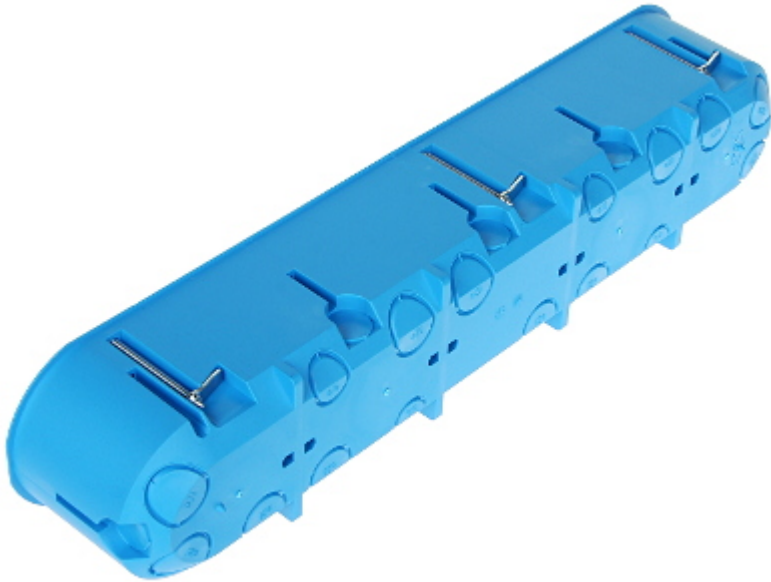

The box has removable cable partitions: