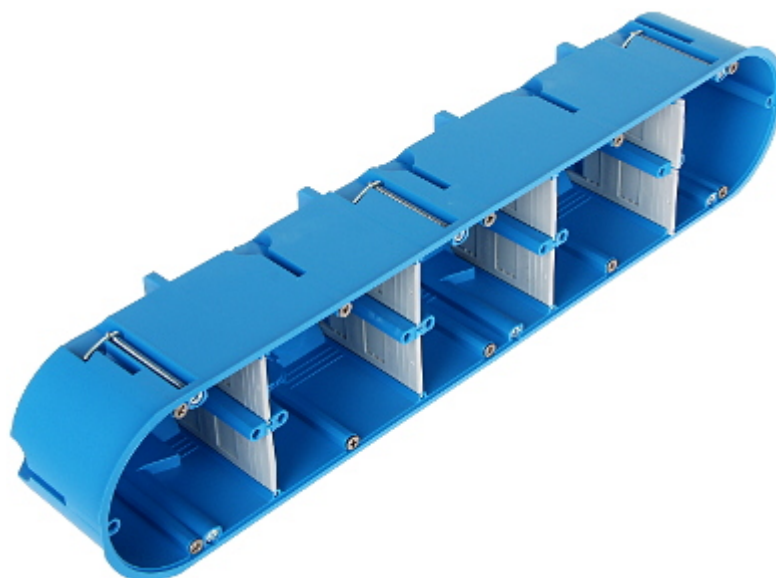

Code: P-5X60-D

FLUSH BOX 5-GANG P-5X60-D SIMET

Net: 7.10 EUR Gross: 8.73 EUR

Flush mounting box. The box is made from non-halogen, self-extinguishing plastic, intended for installation in hollow walls (plasterboard). Possibility of vertical or horizontal mounting.

SPECIFICATION

Number of sections:	5
"Index of Protection":	IP30
Main features:	<ul style="list-style-type: none">• Flush for hollow walls• stiffened construction• flammability index : 960 °C• Class V0• 5 x 4 fixing points• 10 mounting screws, 6 special screws with holders to fastening to the wall, 8 cable partitions - included
Material:	halogen free and inflammable
Color:	Blue
Weight:	0.224 kg
Mounting holes distance:	60 mm
Dimensions:	357 x 71 x 63 mm
Manufacturer / Brand:	SIMET
Guarantee:	2 years