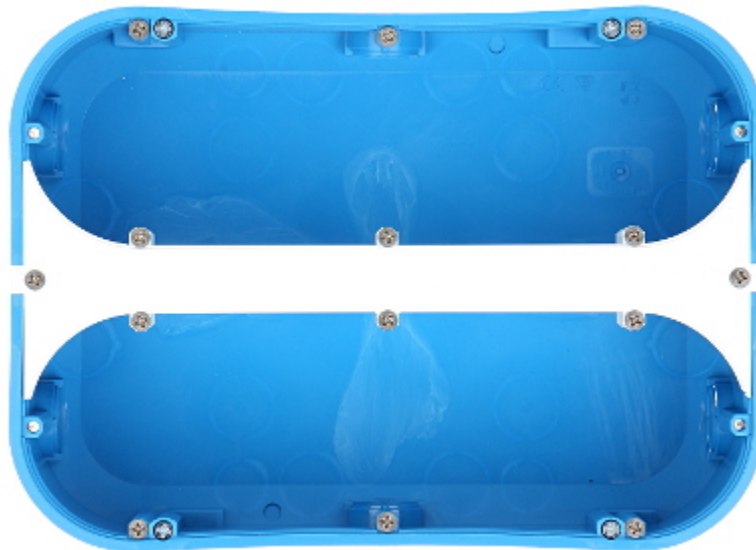

Front view: