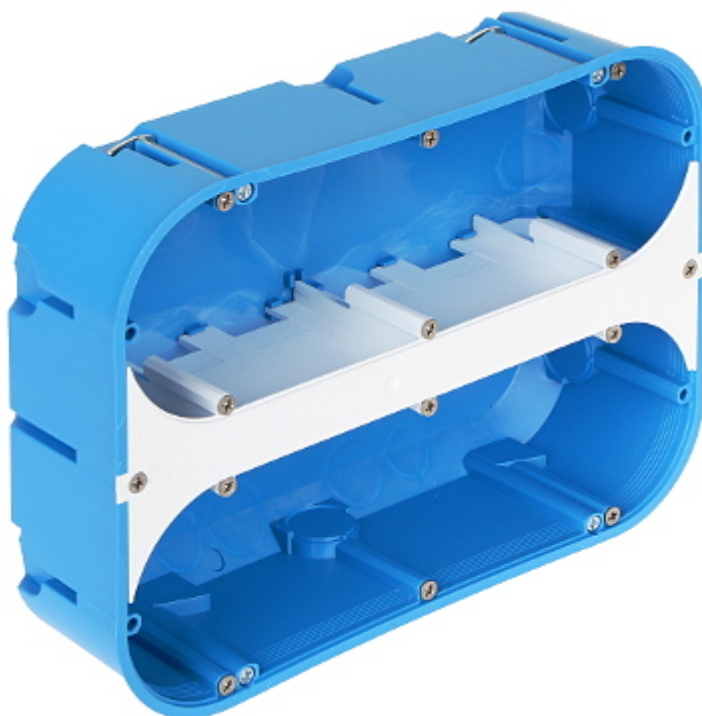

Code: P-6X60-D

FLUSH BOX 6-GANG P-6X60-D

Net: 9.12 EUR Gross: 11.22 EUR

Flush mounting box. The box is made from non-halogen, self-extinguishing plastic, intended for installation in hollow walls (plasterboard). Possibility of vertical or horizontal mounting.

SPECIFICATION

Number of sections:	6
"Index of Protection":	IP30
Main features:	<ul style="list-style-type: none">• Flush for hollow walls• stiffened construction• 960 °C flammability index• Class V0• 16 fixing points• 12 mounting screws, 4 special screws with holders to fastening to the wall, 1 cable partition - included
Material:	halogen free and inflammable
Color:	Blue
Weight:	0.225 kg
Mounting holes distance:	60 mm
Dimensions:	229 x 171 x 68 mm
Guarantee:	2 years