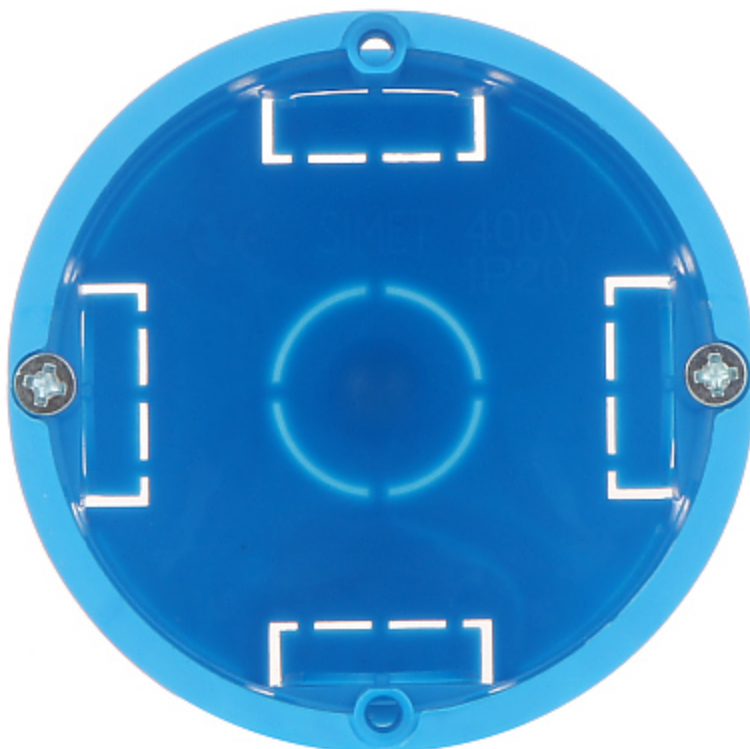

Front view: