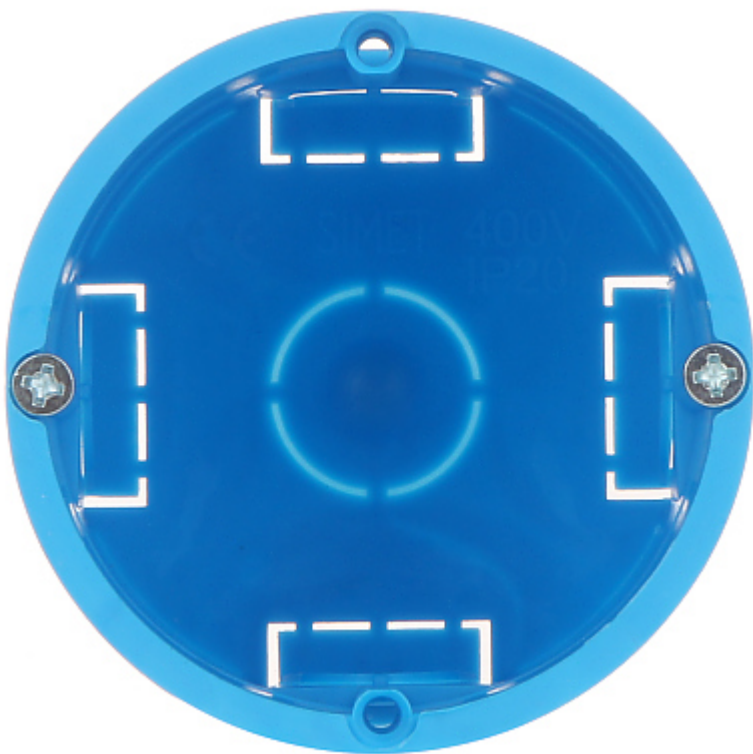

Code: Z-60DW

## FLUSH BOX Z-60DW SIMET

Net: 0.36 EUR Gross: 0.36 EUR

Flush mounting box. The box is made from non-halogen, self-extinguishing plastic.

### SPECIFICATION

Number of sections:	1
"Index of Protection":	IP20
Main features:	<ul style="list-style-type: none"><li>• Flush-mounted, deep</li><li>• Class V0</li><li>• flammability index : 850 °C</li><li>• 2 fixing points</li><li>• 2 Mounting screws - included</li></ul>
Material:	halogen free and inflammable
Color:	Blue
Weight:	0.023 kg
Mounting holes distance:	60 mm
Dimensions:	Ø 66 x 63 mm
Manufacturer / Brand:	SIMET
Guarantee:	2 years

### PRESENTATION

Front view:

Rear view: