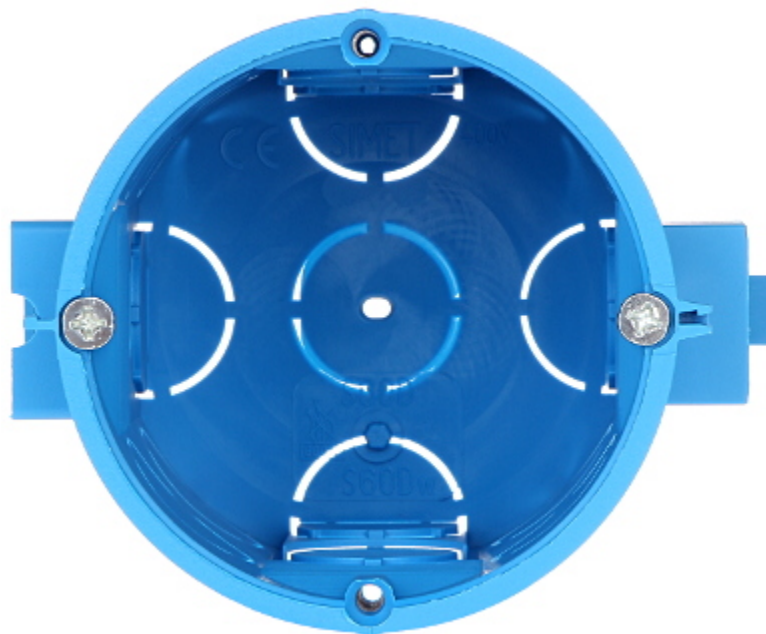

Front view: