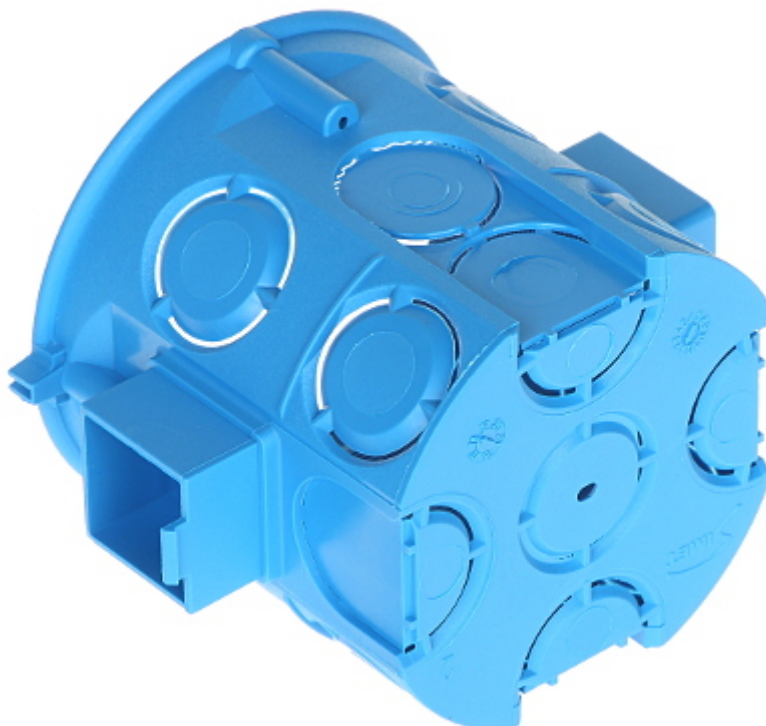

Front view:

Rear view:

Possibility to combine to each other: