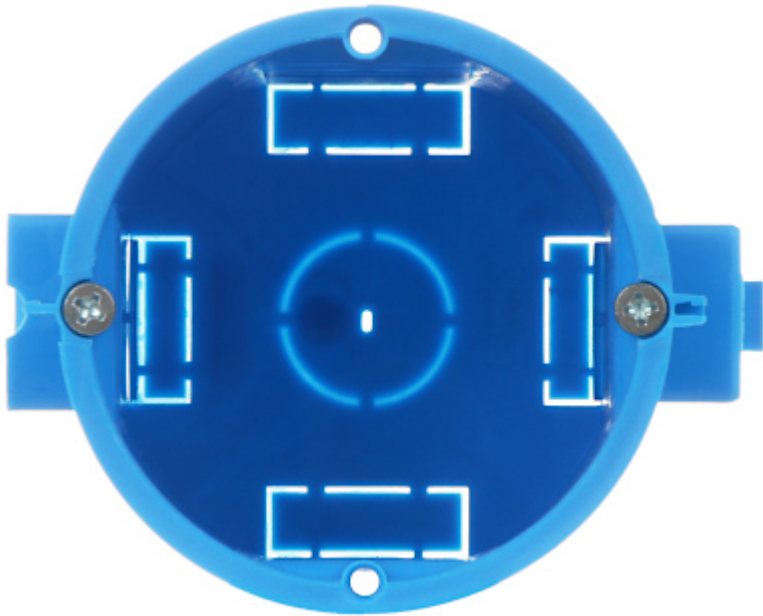

Code: S-60GW

## FLUSH BOX S-60GW SIMET

Net: 0.62 EUR Gross: 0.62 EUR

Flush mounting box. The box is made from non-halogen, self-extinguishing plastic. The box has a serial construction that gives the possibility of combining into multiple blocks of boxes.

### SPECIFICATION

|                          |   |
|--------------------------|---|
| Number of sections:      | 1   |
| "Index of Protection":   | IP20  |
| Main features:           | <ul style="list-style-type: none"><li>• Flush-mounted, serial, deep</li><li>• Class V0</li><li>• 850 °C flammability index</li><li>• 4 fixing points</li><li>• 2 Mounting screws - included</li></ul> |
| Material:                | halogen free and inflammable  |
| Color:                   | Blue  |
| Weight:                  | 0.024 kg  |
| Mounting holes distance: | 60 mm   |
| Dimensions:              | 84 x 67 x 80 mm   |
| Manufacturer / Brand:    | SIMET   |
| Guarantee:               | 2 years   |

### PRESENTATION

Front view:

Rear view:

Possibility to combine to each other: