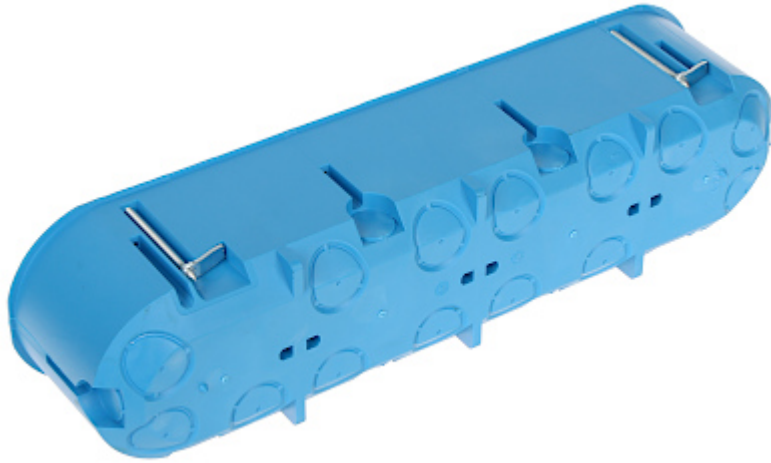

The box has removable cable partitions: