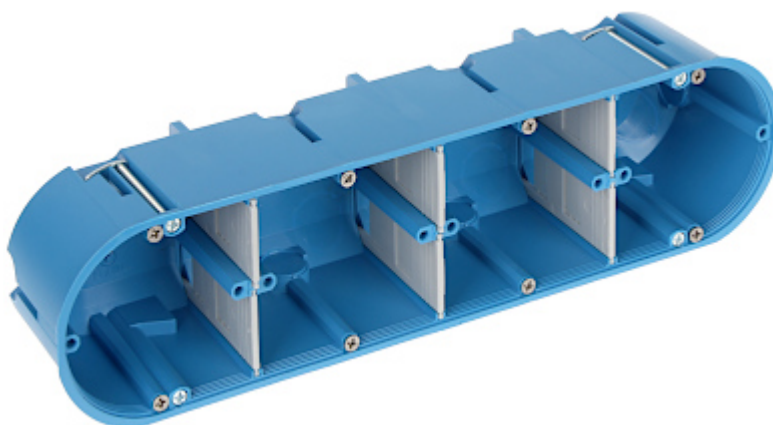

Code: P-4X60-D

FLUSH BOX 4-GANG P-4X60-D SIMET

Net: 6.57 EUR Gross: 6.57 EUR

Flush mounting box. The box is made from non-halogen, self-extinguishing plastic, intended for installation in hollow walls (plasterboard). Possibility of vertical or horizontal mounting.

SPECIFICATION

Number of sections:	4
"Index of Protection":	IP30
Main features:	<ul style="list-style-type: none">• Flush-mounted for hollow walls• stiffened construction• flammability index : 960 °C• Class V0• 4 x 4 fixing points• 8 mounting screws, 4 special screws with holders to fastening to the wall, 6 cable partitions - included
Material:	halogen free and inflammable
Color:	Blue
Weight:	0.17 kg
Mounting holes distance:	60 mm
Dimensions:	286 x 71 x 63 mm
Manufacturer / Brand:	SIMET
Guarantee:	2 years