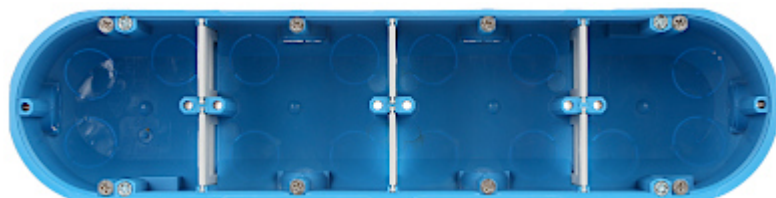

PRESENTATION

Front view:

Rear view:

DELTA-OPTI Monika Matysiak; <https://www.delta.poznan.pl>
POL; 60-713 Poznań; Graniczna 10
e-mail: delta-opti@delta.poznan.pl; tel: +(48) 61 864 69 60