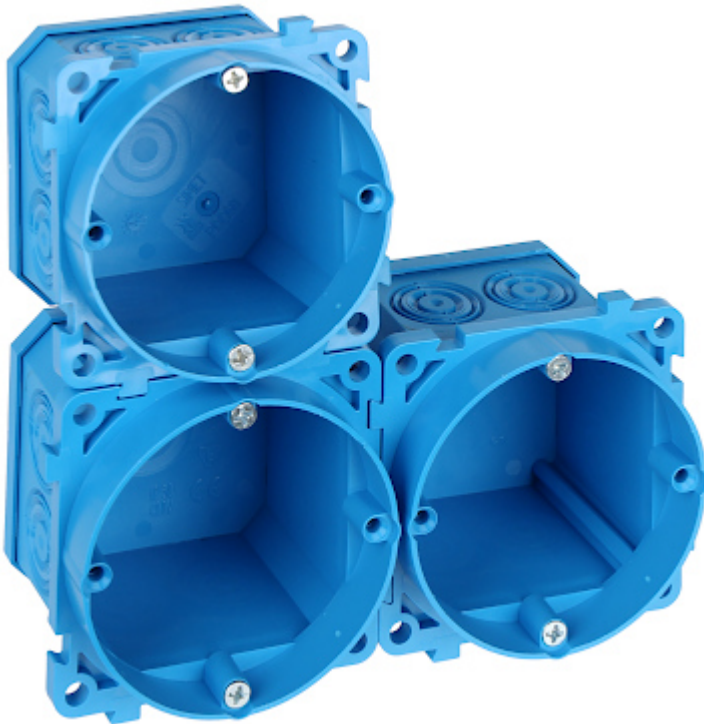

Possibility to combine to each other: