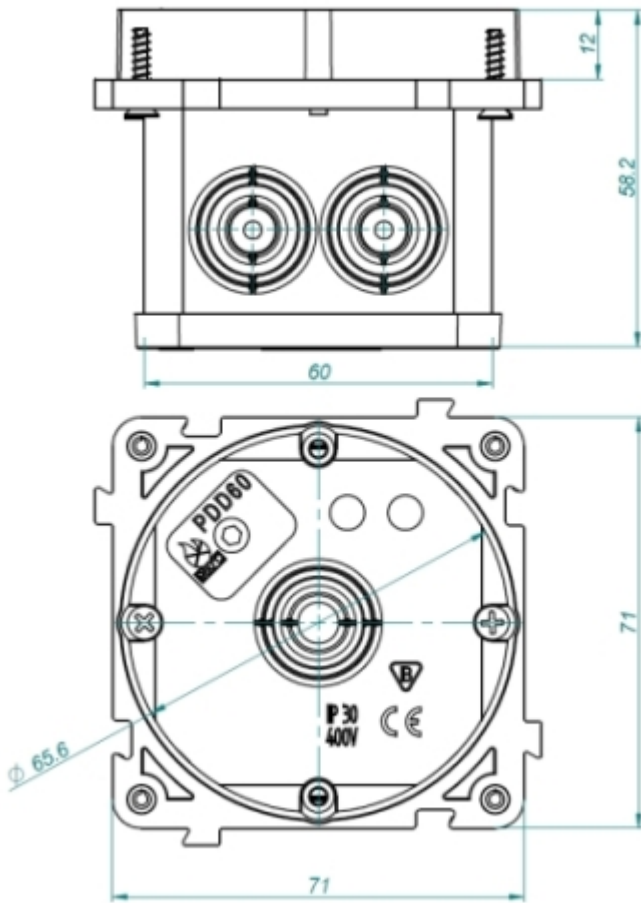

Dimensions: