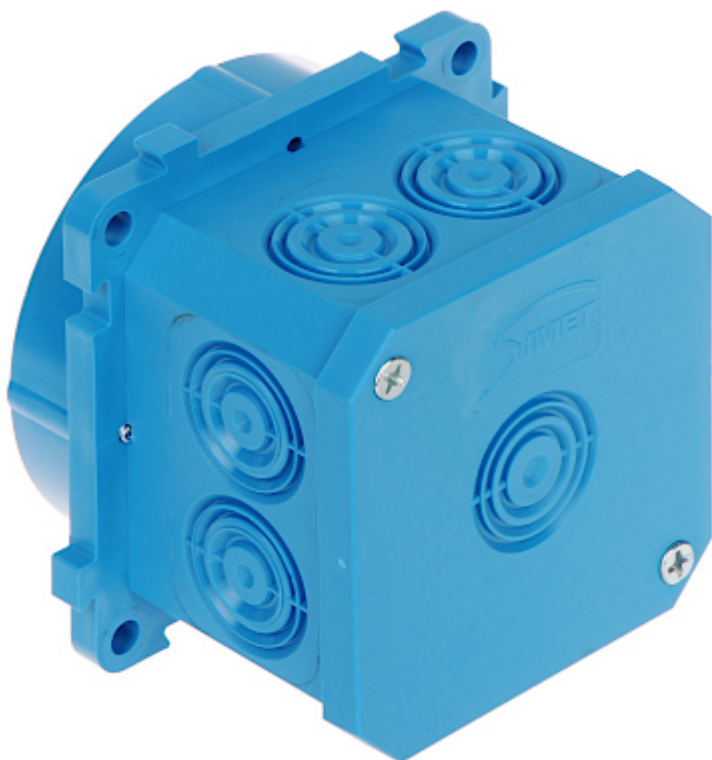

Rear view:

Dimensions: