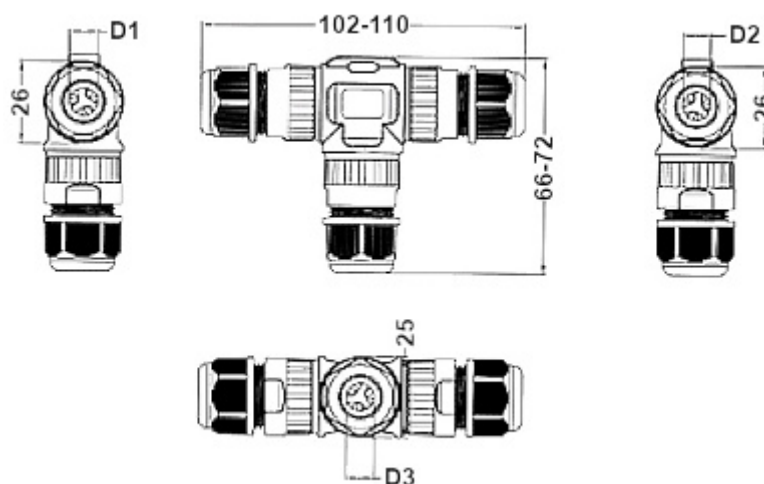

Dimensions: