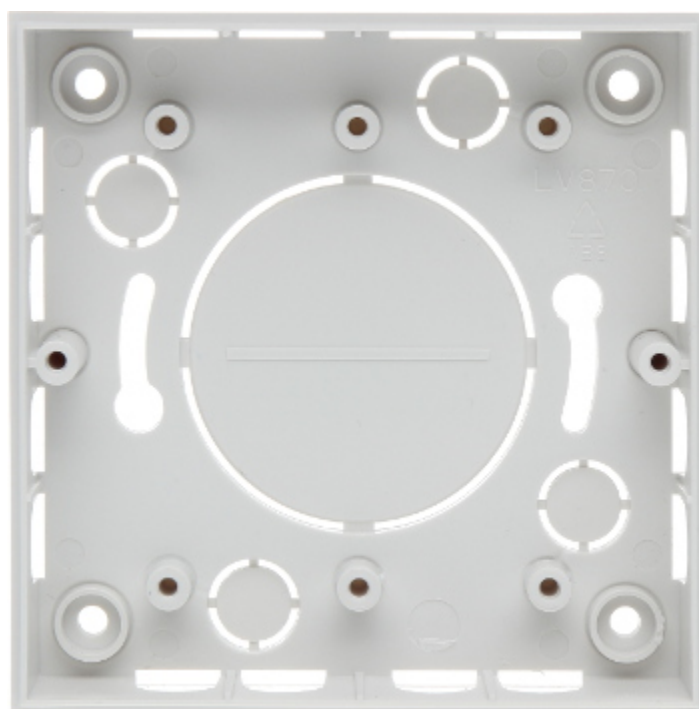

Code: JA-190PL

## CONNECTION BOX **JA-190PL** JABLOTRON

Price visible after login

Plastic installation box.

### SPECIFICATION

Number of intakes:	—
"Index of Protection":	IP40
Dimensions:	90 x 90 x 35 mm
Manufacturer / Brand:	JABLOTRON
Guarantee:	2 years

Mounting side view:

In the kit: