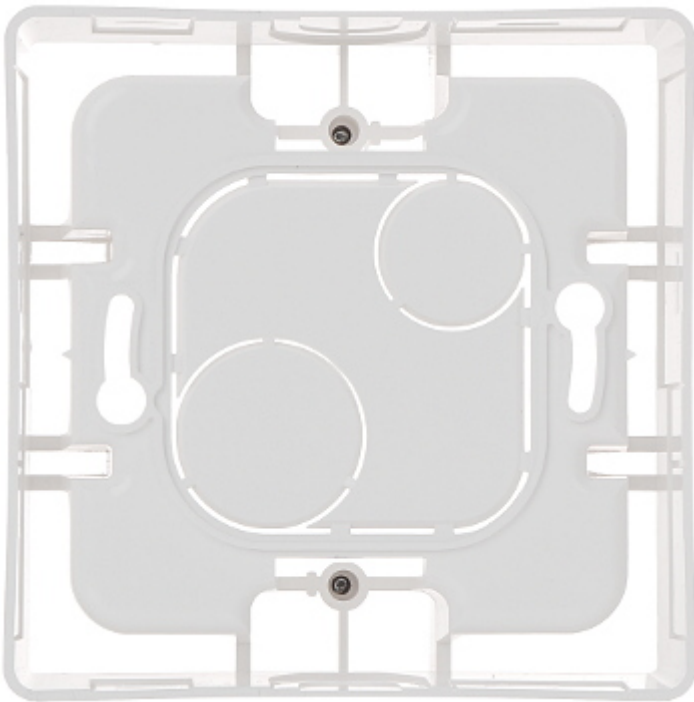

PACKAGE

Dimensions (L x W x H): 0x0x0 mm	Gross Weight: 0 kg

DELTA-OPTI Monika Matysiak; <https://www.delta.poznan.pl>
POL; 60-713 Poznań; Graniczna 10
e-mail: delta-opti@delta.poznan.pl; tel: +(48) 61 864 69 60