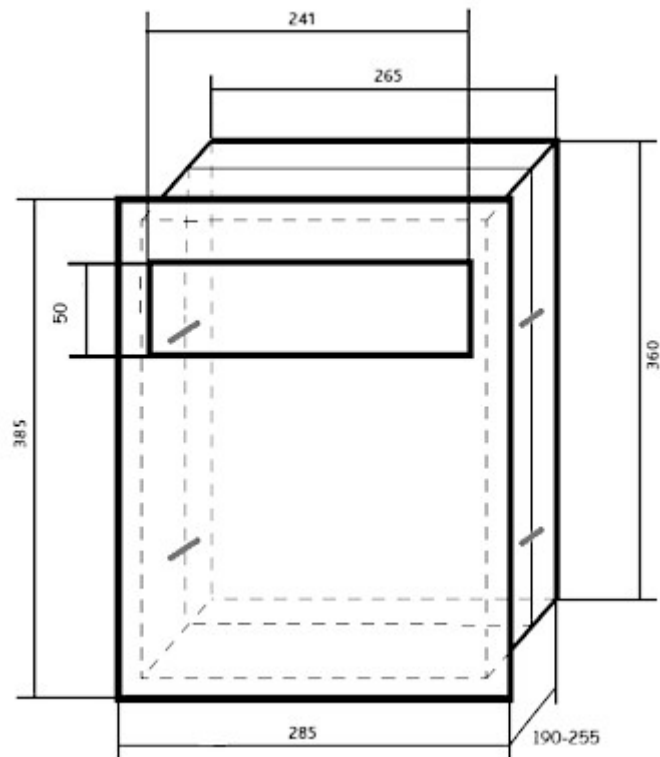

DELTA-OPTI Monika Matysiak; <https://www.delta.poznan.pl>
POL; 60-713 Poznań; Graniczna 10
e-mail: delta-opti@delta.poznan.pl; tel: +(48) 61 864 69 60

"Index of Protection":	IP65
Operation temp:	-20 °C ... 55 °C
Weight:	4.8 kg
Dimensions:	<ul style="list-style-type: none"> • Front panel : 285 x 385 mm • Rear panel : 265 x 360 mm • Adjustable depth of the box : 190 ... 255 mm
Manufacturer / Brand:	VIDOS
Guarantee:	3 years

PRESENTATION

Front panel:

Rear view:

The depth of the box is adjustable:

View after removing the back panel:

Front panel - view from the wall side:

Connectors description:

Dimensions: