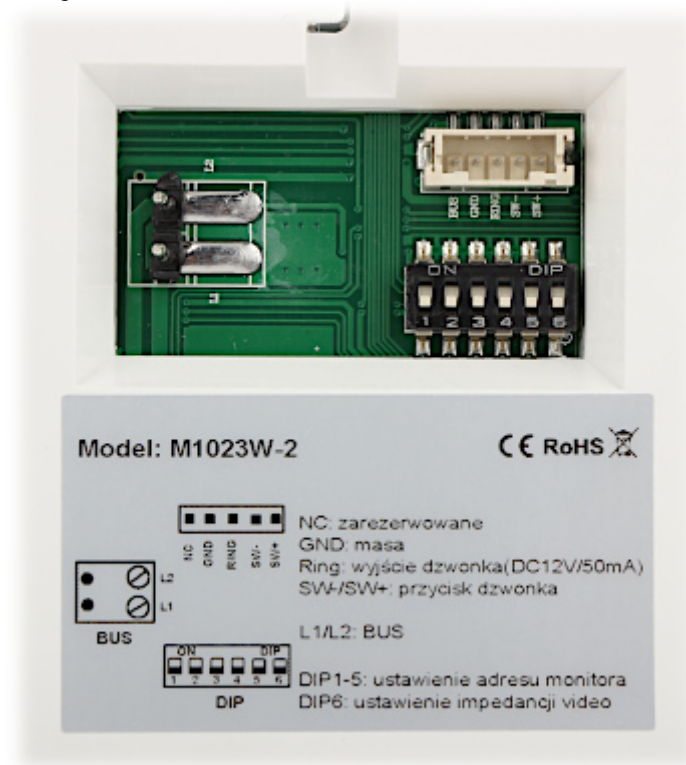

### SPECIFICATION

Compatibility:	VIDOS DUO
Shield:	7 " TFT-LCD color matrix - touch screen
Resolution:	800 x 480
Main features:	<ul style="list-style-type: none"><li>• Wiring - 2 wires without polarity,</li><li>• Plug &amp; Play,</li><li>• Ultra-flat hands-free monitor, with speakerphone,</li><li>• Backlit, touch control panel,</li><li>• Microphone built-in,</li><li>• Speakers built-in,</li><li>• Bidirectional communication,</li><li>• Possibility to extend the system with any 3 additional indoor panels or uniphones from the VIDOS DUO brand</li><li>• "Do not disturb" mode - muting the device for the time set by the user,</li><li>• Number of ring-tones : 20</li><li>• Support up to 4 door stations - M-SM4 module,</li><li>• Preview image from the door station with the possibility of turning on the sound and opening the gate,</li><li>• Control of the electric strike and automatic gate,</li><li>• Addressable internal and external intercom,</li><li>• Intercom and call forwarding function,</li><li>• Redirecting a call to a user's phone via an additional GSM module,</li><li>• Support up to 4 additional CCTV cameras - view from cameras possible via an additional M-K4 module,</li><li>• Lighting control via an additional B5 module,</li><li>• OSD menu,</li><li>• ID address configuration - selectable by switch</li></ul>
Power supply:	20 V DC ... 28 V DC
Power consumption:	<ul style="list-style-type: none"><li>• 0.2 W (Standby mode)</li><li>• 6 W (operation)</li></ul>

## PRESENTATION

Front panel:

Rear view:

Configuration switches:

In the kit: