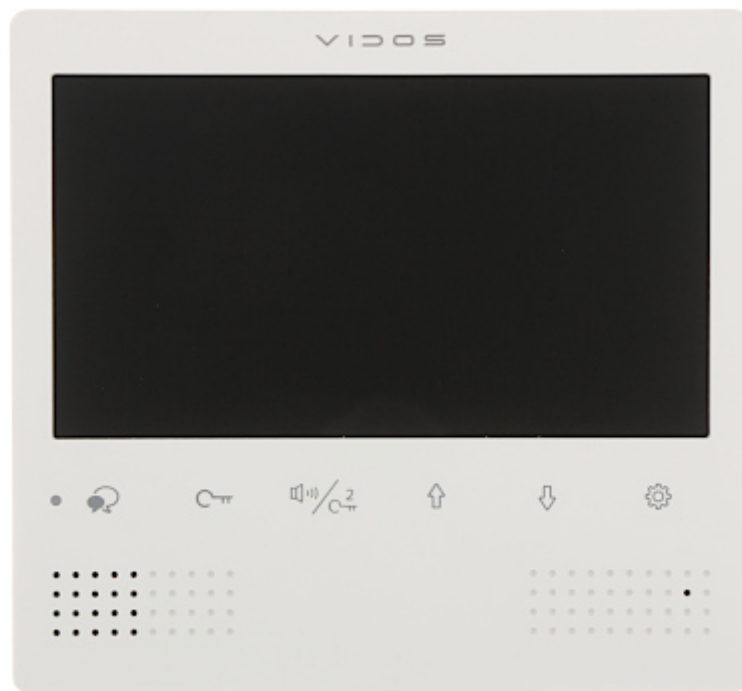

## INDOOR PANEL M1023W-2 VIDOS

Net: 130.05 EUR Gross: 159.96 EUR

### SPECIFICATION

Compatibility:	VIDOS DUO
Shield:	7 " TFT-LCD color matrix - touch screen
Resolution:	800 x 480
Main features:	<ul style="list-style-type: none"><li>• Wiring - 2 wires without polarity,</li><li>• Plug &amp; Play,</li><li>• Ultra-flat hands-free monitor, with speakerphone,</li><li>• Backlit, touch control panel,</li><li>• Microphone built-in,</li><li>• Speakers built-in,</li><li>• Bidirectional communication,</li><li>• Possibility to extend the system with any 3 additional indoor panels or uniphones from the VIDOS DUO brand</li><li>• "Do not disturb" mode - muting the device for the time set by the user,</li><li>• Number of ring-tones : 20</li><li>• Support up to 4 door stations - M-SM4 module,</li><li>• Preview image from the door station with the possibility of turning on the sound and opening the gate,</li><li>• Control of the electric strike and automatic gate,</li><li>• Addressable internal and external intercom,</li><li>• Intercom and call forwarding function,</li><li>• Redirecting a call to a user's phone via an additional GSM module,</li><li>• Support up to 4 additional CCTV cameras - view from cameras possible via an additional M-K4 module,</li><li>• Lighting control via an additional B5 module,</li><li>• OSD menu,</li><li>• ID address configuration - selectable by switch</li></ul>
Power supply:	20 V DC ... 28 V DC
Power consumption:	<ul style="list-style-type: none"><li>• 0.2 W (Standby mode)</li><li>• 6 W (operation)</li></ul>

## PRESENTATION

Front panel:

Rear view:

Configuration switches:

In the kit: