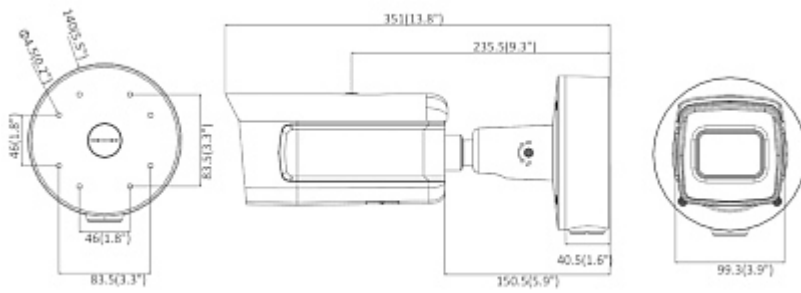

PRESENTATION

Side view:

Bottom view:

Camera connectors:

Bracket dimensions:

Camera dimensions:

In the kit:

OUR OPINIONS

- Motozoom lens.

PACKAGE

Dimensions (L x W x H): 0x0x0 mm	Gross Weight: 0 kg
----------------------------------	--------------------