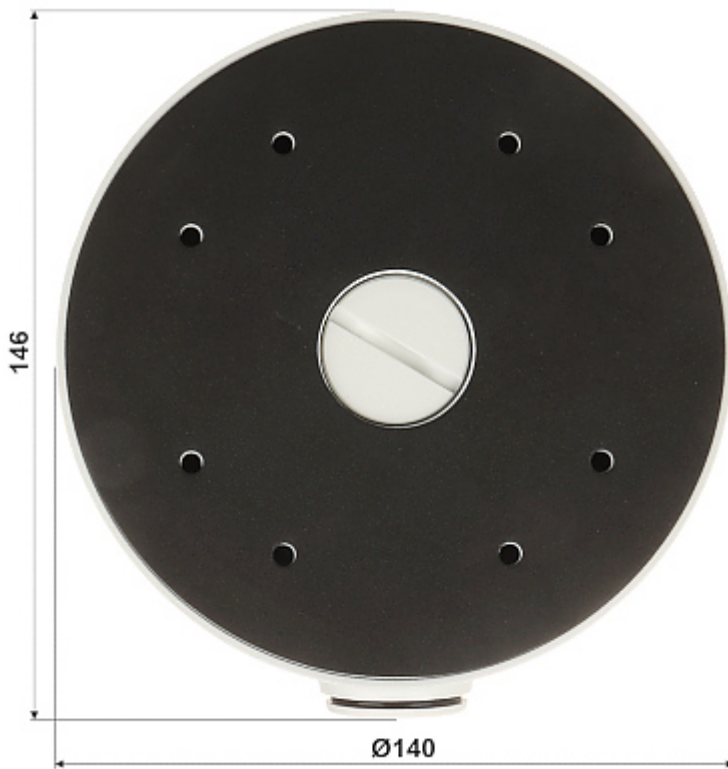

PRESENTATION

Side view:

Bottom view:

Camera connectors:

Bracket dimensions:

Camera dimensions:

In the kit:

OUR OPINIONS

- Motozoom lens.

PACKAGE

Dimensions (L x W x H): 0x0x0 mm	Gross Weight: 0 kg
----------------------------------	--------------------