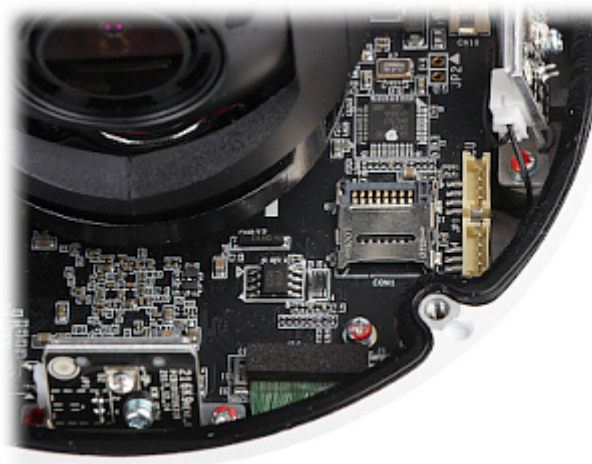

Micro SD card slot is located inside the camera: