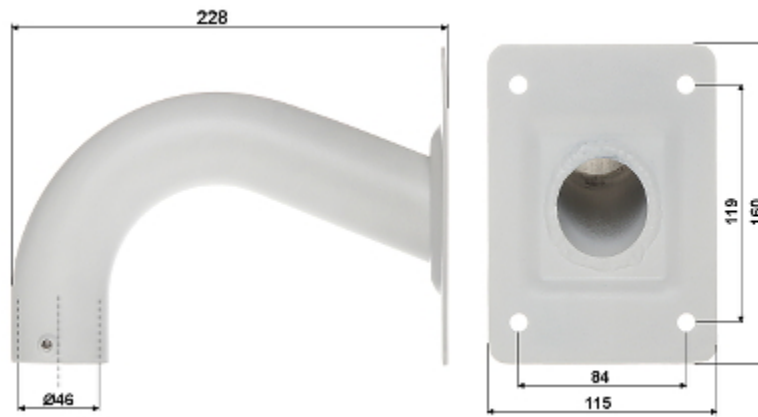

Power consumption:	≤ 23 W
Housing:	Speed Dome Metal
Color:	White + Black
Operation temp:	-40 °C ... 70 °C
"Index of Protection":	IP66
Weight:	4.47 kg (with bracket)
Dimensions:	305 x 450 x 186 mm (with bracket)
Supported languages:	English, Polish
Manufacturer / Brand:	DAHUA
Guarantee:	<b>3 years</b>

## PRESENTATION

Bottom view:

Micro SD card slot is located inside the camera:

Bracket dimensions:

Connectors:

Connectors description:

In the kit:

## OUR TESTS

Camera image at artificial illumination (about 30Lux):

Camera image at night conditions with internal built-in IR illuminator on:

Camera image at direct strong light opposite to camera:

Record from camera during daylight operation: