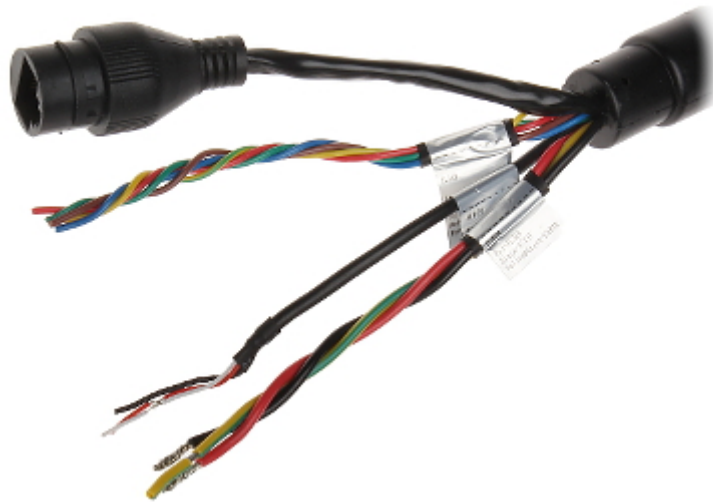

Power consumption:	≤ 23 W
Housing:	Speed Dome Metal
Color:	White + Black
Operation temp:	-40 °C ... 70 °C
"Index of Protection":	IP66
Weight:	4.47 kg (with bracket)
Dimensions:	305 x 450 x 186 mm (with bracket)
Supported languages:	English, Polish
Manufacturer / Brand:	DAHUA
Guarantee:	<b>3 years</b>

## PRESENTATION

Bottom view:

Micro SD card slot is located inside the camera:

Bracket dimensions:

Connectors:

Connectors description:

In the kit:

## OUR TESTS

Camera image at artificial illumination (about 30Lux):

Camera image at night conditions with internal built-in IR illuminator on:

Camera image at direct strong light opposite to camera:

Record from camera during daylight operation: