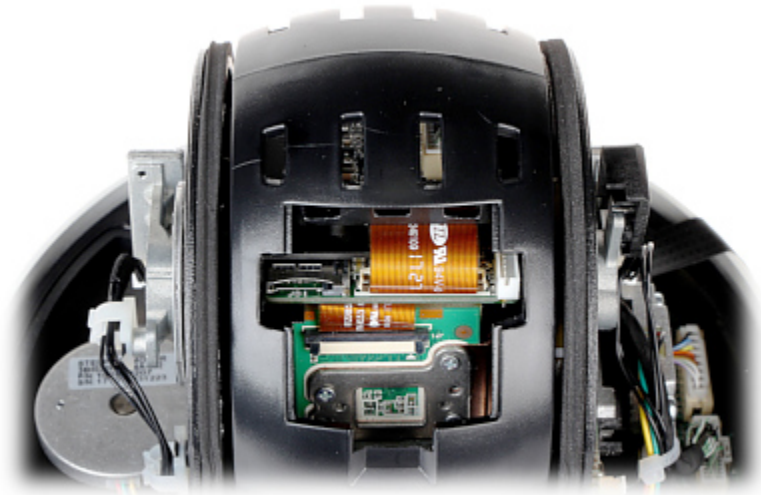

Micro SD card slot is located inside the camera: