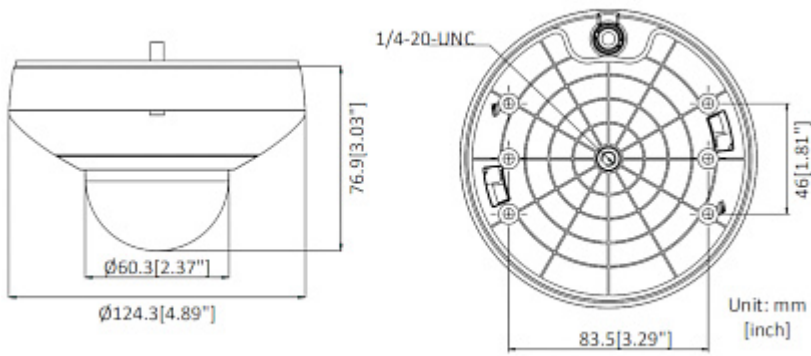

Color:	White + Black
"Index of Protection":	IP66
Operation temp:	-10 °C ... 55 °C
Weight:	0.42 kg
Dimensions:	Ø 124 x 77 mm
Supported languages:	Polish, English, Bulgarian, Croatian, Czech, Danish, Estonian, Finnish, French, Greek, Spanish, Dutch, German, Norwegian, Portuguese, Russian, Romanian, Serbian, Slovak, Slovenian, Swedish, Turkish, Hungarian, Vietnamese, Italian
Manufacturer / Brand:	Hikvision
SAP Code:	301312967
Guarantee:	3 years

PRESENTATION

Camera view after remove the Dome cover:

Micro SD card slot is located inside the camera:

Mounting side view:

Connectors:

Connectors description:

Camera dimensions:

In the kit:

OUR TESTS

Camera image at artificial illumination (about 30Lux):

Camera image at night conditions with internal built-in IR illuminator on:

Camera image at direct strong light opposite to camera: