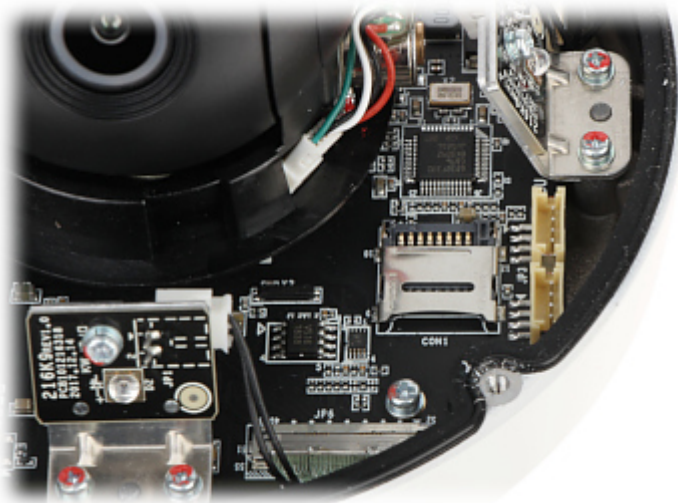

Micro SD card slot is located inside the camera: