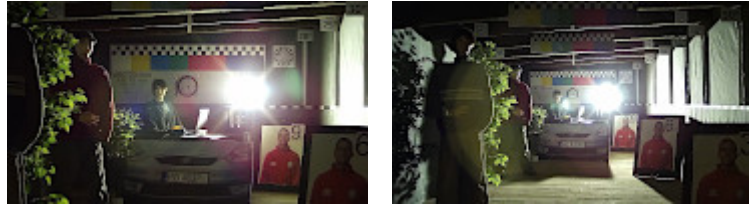

Camera image at direct strong light opposite to camera:

PACKAGE

Dimensions (L x W x H): 0x0x0 mm	Gross Weight: 0 kg