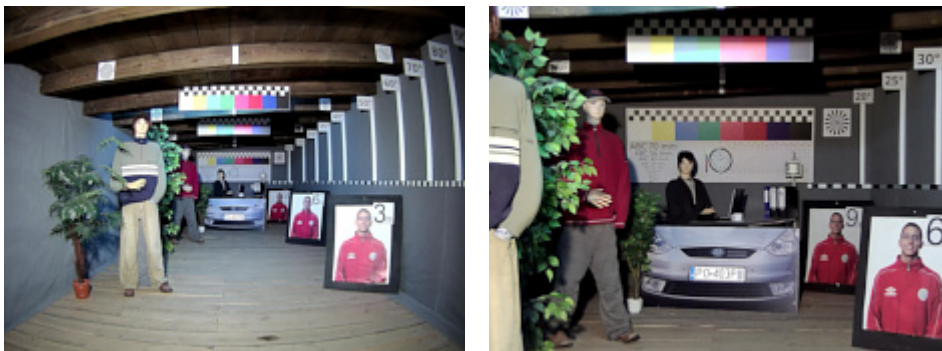

## PRESENTATION

Camera is very small:

Camera view after remove the Dome cover:

Mounting side view:

In the kit:

## OUR TESTS

Camera image at artificial illumination (about 30Lux):

Camera image at night conditions with internal built-in IR illuminator on:

Camera image at direct strong light opposite to camera: