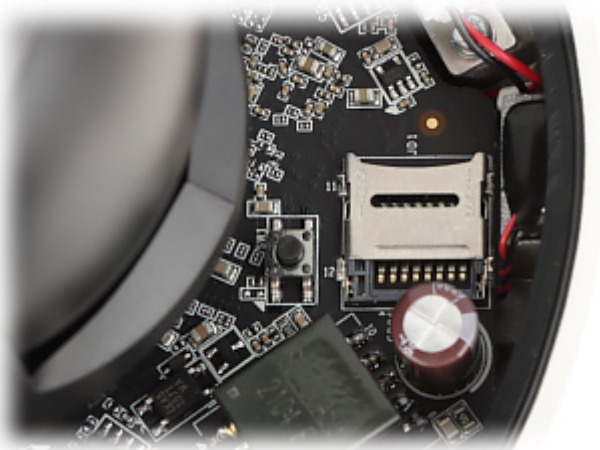

Micro SD card slot is located inside the camera: