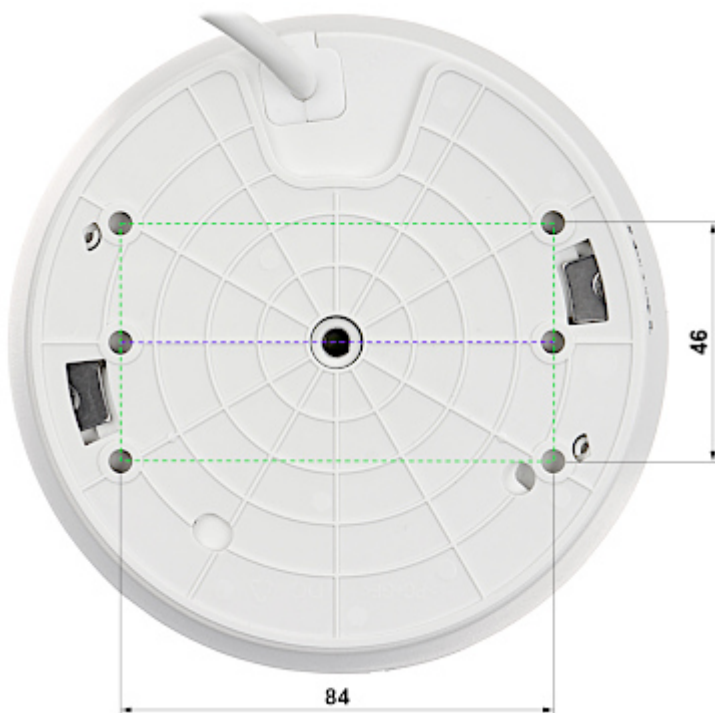

PRESENTATION

Camera view after remove the Dome cover:

Micro SD card slot is located inside the camera:

Mounting side view:

Connectors:

Connectors description:

In the kit:

OUR TESTS