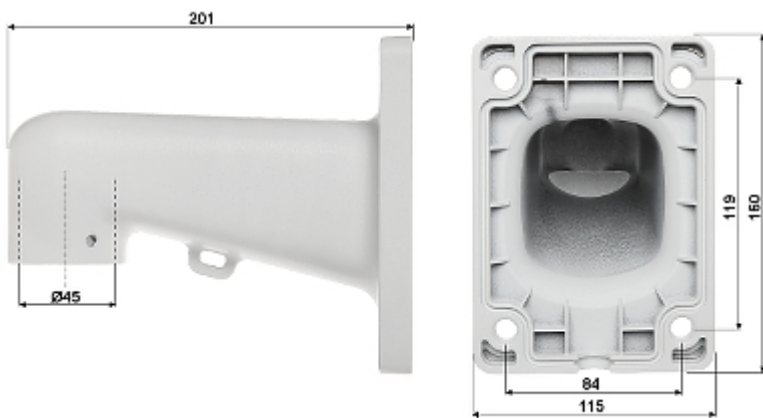

Color:	White + Black
Operation temp:	-40 °C ... 70 °C
"Index of Protection":	IP66
Weight:	3.8 kg (with bracket)
Dimensions:	160 x 295 x 315 mm (with bracket)
Supported languages:	Polish, English, Czech, Spanish, French, Dutch, German, Portuguese, Russian, Italian
Manufacturer / Brand:	DAHUA
Guarantee:	<b>3 years</b>

## PRESENTATION

Bottom view:

Micro SD card slot is located inside the camera:

Bracket dimensions:

Connectors:

Connectors description:

DELTA-OPTI Monika Matysiak; <https://www.delta.poznan.pl>  
POL; 60-713 Poznań; Graniczna 10  
e-mail: [delta-opti@delta.poznan.pl](mailto:delta-opti@delta.poznan.pl); tel: +(48) 61 864 69 60

Dimensions:

See how to initialize DAHUA cameras:

:

In the kit:

**OUR TESTS**

Camera image at artificial illumination (about 30Lux):

Camera image at night conditions with internal built-in IR illuminator on: