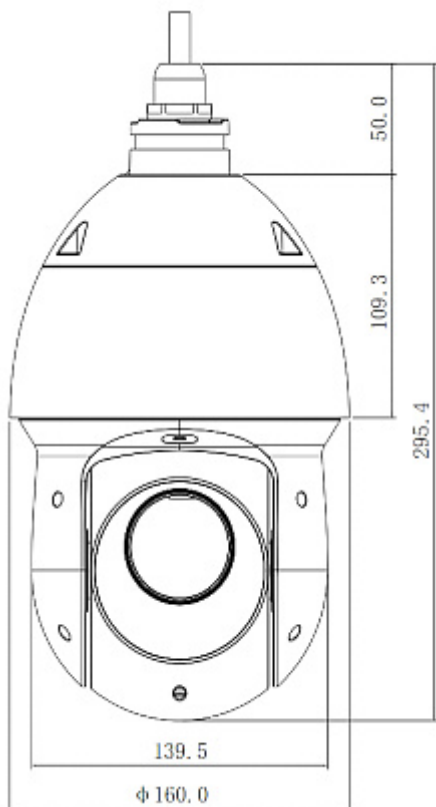

Color:	White + Black
Operation temp:	-40 °C ... 70 °C
"Index of Protection":	IP66
Weight:	3.8 kg (with bracket)
Dimensions:	160 x 295 x 315 mm (with bracket)
Supported languages:	Polish, English, Czech, Spanish, French, Dutch, German, Portuguese, Russian, Italian
Manufacturer / Brand:	DAHUA
Guarantee:	<b>3 years</b>

## PRESENTATION

Bottom view:

Micro SD card slot is located inside the camera:

Bracket dimensions:

Connectors:

Connectors description:

DELTA-OPTI Monika Matysiak; <https://www.delta.poznan.pl>  
POL; 60-713 Poznań; Graniczna 10  
e-mail: [delta-opti@delta.poznan.pl](mailto:delta-opti@delta.poznan.pl); tel: +(48) 61 864 69 60

Dimensions:

See how to initialize DAHUA cameras:

:

In the kit:

**OUR TESTS**

Camera image at artificial illumination (about 30Lux):

Camera image at night conditions with internal built-in IR illuminator on:

Camera image at direct strong light opposite to camera:

**OUR OPINIONS**

- Thanks to the "Starlight" technology used, the camera only needs very low lighting to obtain a clear color image.

**PACKAGE**

Dimensions (L x W x H): 0x0x0 mm	Gross Weight: 0 kg
----------------------------------	--------------------