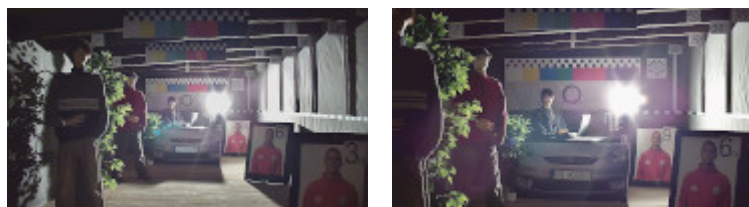

Camera image at direct strong light opposite to camera:

OUR OPINIONS

- Thanks to the "Starlight" technology used, the camera only needs very low lighting to obtain a clear color image.