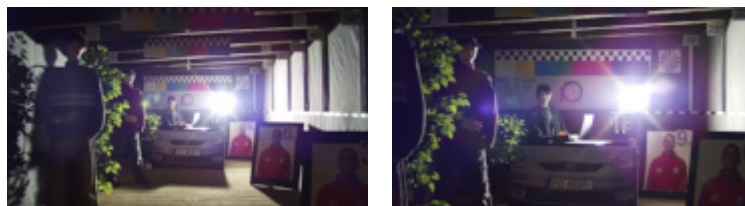

Built-in IR illuminator allows to operate at night conditions, and vari-focal lens with wide range of view angle adjustment enables optimal set the view field of camera to all conditions. The range of IR illumination according to the manufacturer data, depends on outer conditions (visibility - air transparency, environment, wall colors ie. scene reflectance).

In the kit:

OUR TESTS

Camera image at artificial illumination (about 30Lux):

Camera image at night conditions with internal built-in IR illuminator on:

Camera image at direct strong light opposite to camera: