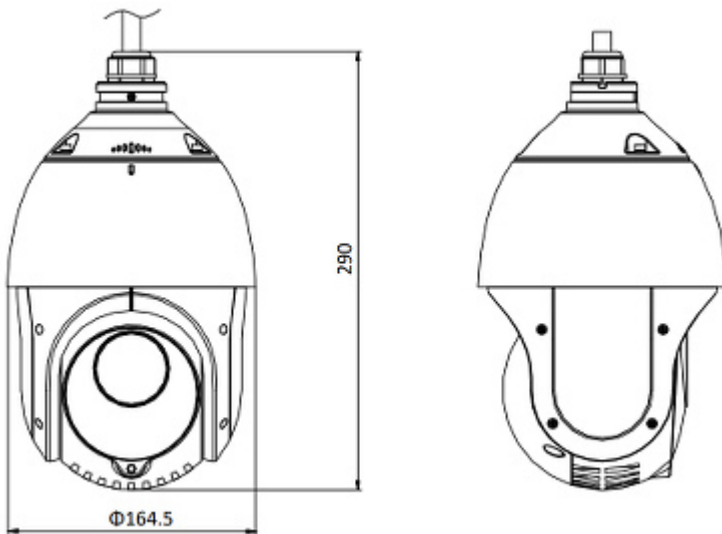

Micro SD card slot is located inside the camera:

Camera connectors:

Camera dimensions:

Bracket dimensions:

DELTA-OPTI Monika Matysiak; <https://www.delta.poznan.pl>
POL; 60-713 Poznań; Graniczna 10
e-mail: delta-opti@delta.poznan.pl; tel: +(48) 61 864 69 60

PACKAGE

Dimensions (L x W x H): 0x0x0 mm	Gross Weight: 0 kg
----------------------------------	--------------------