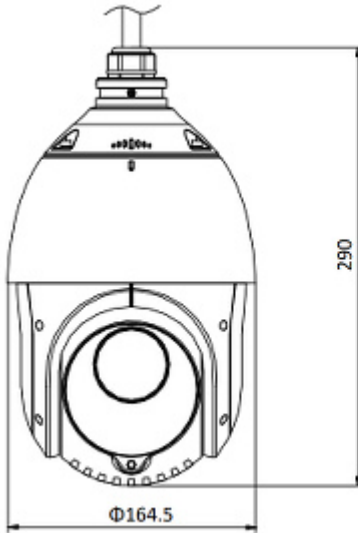

Camera from AcuSense series.

SPECIFICATION

Standard:	TCP/IP
Sensor:	1/2.8 " Progressive Scan CMOS
Matrix size:	2.1 Mpx
Resolution:	1920 x 1080 - 1080p 1280 x 960 - 1.3 Mpx 1280 x 720 - 720p
Lens:	5 ... 75 mm
View angle:	• 58 ° ... 4 ° (manufacturer data) • 53 ° ... 4.7 ° (our tests result)
Optical zoom:	x 15
Digital zoom:	x 16
Range of IR illumination:	100 m
S/N ratio:	> 52 dB
Video output:	—
Preset rotation speed:	80 °/s
Rotation speed (manual control):	0.1 °/s ... 80 °/s (horizontal) 0.1 °/s ... 80 °/s (vertical)
Horizontal rotation range:	360 ° - continuous
Vertical rotation range:	-15 ° ... 90 °

PRESENTATION

Bottom view:

Internal view of the housing:

Micro SD card slot is located inside the camera:

Camera connectors:

Camera dimensions:

DELTA-OPTI Monika Matysiak; <https://www.delta.poznan.pl>
POL; 60-713 Poznań; Graniczna 10
e-mail: delta-opti@delta.poznan.pl; tel: +(48) 61 864 69 60

Bracket dimensions:

In the kit:

OUR TESTS

Camera image at artificial illumination (about 30Lux):

Camera image at night conditions with internal built-in IR illuminator on:

Camera image at direct strong light opposite to camera:

PACKAGE

Dimensions (L x W x H): 0x0x0 mm	Gross Weight: 0 kg
----------------------------------	--------------------