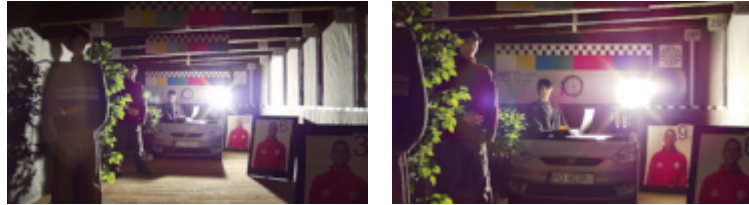

Built-in IR illuminator allows to operate at night conditions, and vari-focal lens with wide range of view angle adjustment enables optimal set the view field of camera to all conditions. The range of IR illumination according to the manufacturer data, depends on outer conditions (visibility - air transparency, environment, wall colors ie. scene reflectance).

Bracket dimensions:

In the kit:

OUR TESTS

Camera image at artificial illumination (about 30Lux):

Camera image at night conditions with internal built-in IR illuminator on:

Camera image at direct strong light opposite to camera: