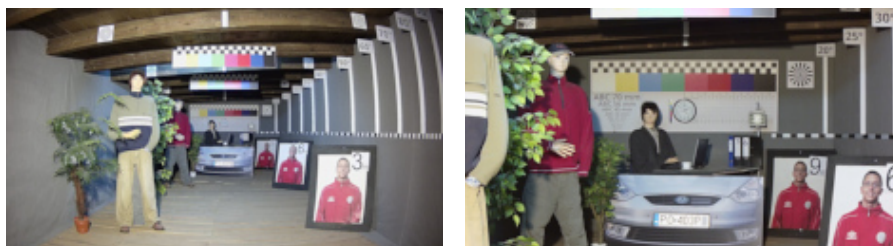

DELTA-OPTI Monika Matysiak; <https://www.delta.poznan.pl>
POL; 60-713 Poznań; Graniczna 10
e-mail: delta-opti@delta.poznan.pl; tel: +(48) 61 864 69 60