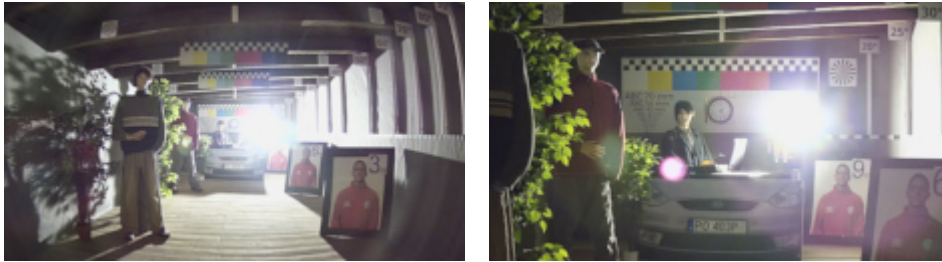

PACKAGE

Dimensions (L x W x H): 0x0x0 mm	Gross Weight: 0 kg