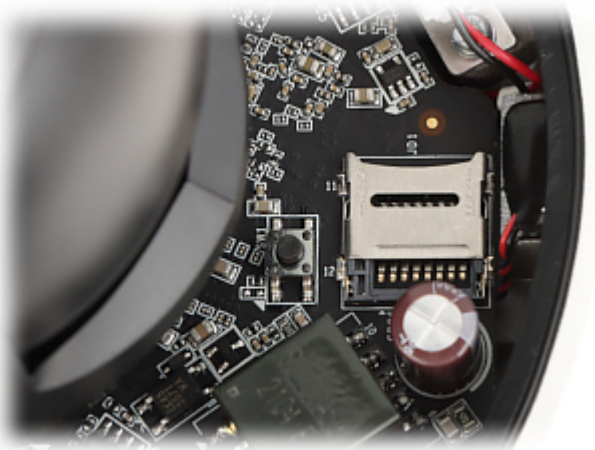

Micro SD card slot is located inside the camera: