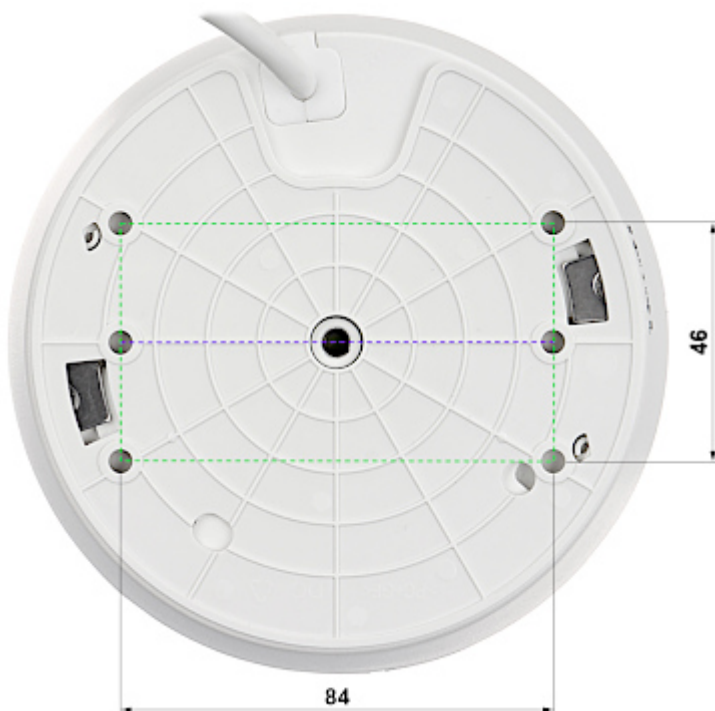

PRESENTATION

Camera view after remove the Dome cover:

Micro SD card slot is located inside the camera:

Mounting side view:

Connectors:

Connectors description:

In the kit:

OUR TESTS

Camera image at night conditions with internal built-in IR illuminator on:

Camera image at direct strong light opposite to camera:

PACKAGE

Dimensions (L x W x H): 0x0x0 mm	Gross Weight: 0 kg
----------------------------------	--------------------