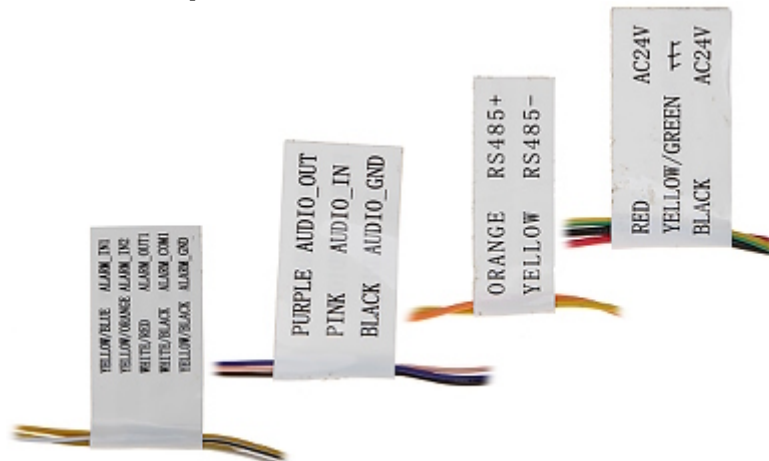

## PRESENTATION

Bottom view:

Micro SD card slot is located inside the camera:

Camera connectors:

Connectors description:

In the kit:

## OUR TESTS

Camera image at artificial illumination (about 30Lux):

Camera image at night conditions with internal built-in IR illuminator on:

Camera image at direct strong light opposite to camera: