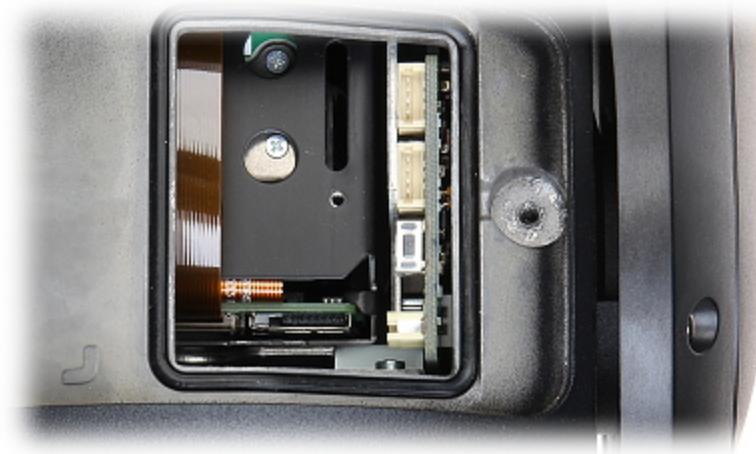

Micro SD card slot is located inside the camera: