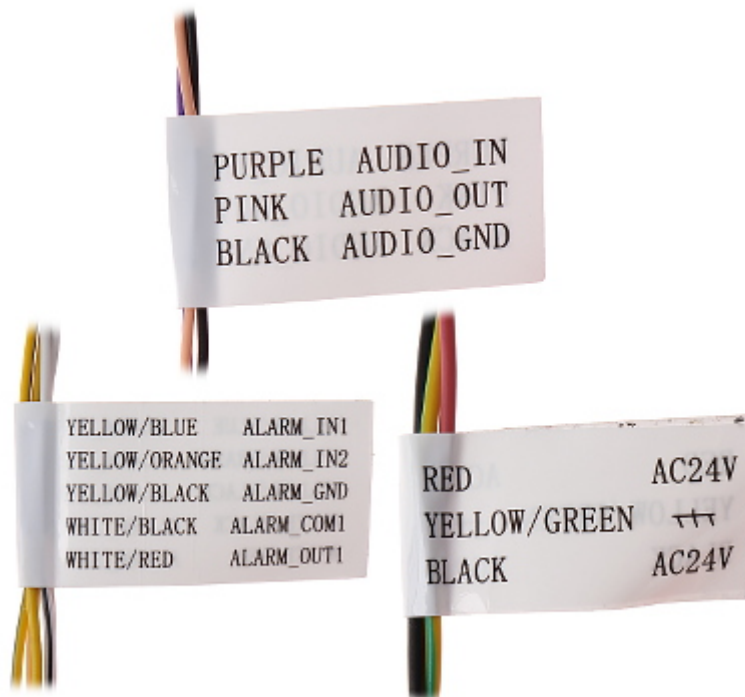

| | |
|------------------------|---|
| Main features: | <ul style="list-style-type: none"> • 3D-DNR - Digital Noise Reduction • D-WDR - Wide Dynamic Range • EIS - Electronic Image Stabilization • F-DNR (Defog) - Reduction of image noise caused by precipitation • ROI - improve the quality of selected parts of image • BLC/HLC - Back Light / High Light Compensation • Parking action - this function enables to locate the camera to specific position automatically if operator doesn't operate the controller for some time • ANR - Automatic Network Replenishment allows to save image to the card when the network connection with DVR is break (network failure) and next synchronize its • ICR - Movable InfraRed filter • Intelligent Image Analysis : crossing the line (tripwire), intrusion, detection of entry into the area / exit from the area, abandoned/missing object, face detection • Intelligent Object Tracking • Intelligent 3D Positioning System • Configurable Privacy Zones - 8 • Motion Detection • Day/night mode • Sharpness - sharper image outlines • Mirror - Mirror image |
| Power supply: | <ul style="list-style-type: none"> • Hi-PoE, • 24 V AC (power adapter included) |
| Power consumption: | ≤ 40 W |
| Housing: | Speed Dome, Metal |
| Color: | White |
| Operation temp: | -30 °C ... 65 °C |
| "Index of Protection": | IP66 |
| Weight: | 4.78 kg |
| Dimensions: | Ø 220 x 353 mm (without bracket) |
| Supported languages: | Polish, English, Bulgarian, Croatian, Czech, Danish, Estonian, Finnish, French, Greek, Spanish, Dutch, German, Norwegian, Portuguese, Russian, Romanian, Serbian, Slovak, Slovenian, Swedish, Turkish, Hungarian, Vietnamese, Italian |
| Manufacturer / Brand: | Hikvision |
| SAP Code: | 301310280 |
| Guarantee: | 3 years |

Memory card slot:

Camera connectors:

Connectors description:

Dimensions:

In the kit:

OUR TESTS

Camera image at artificial illumination (about 30Lux):

Camera image at night conditions with internal built-in IR illuminator on: