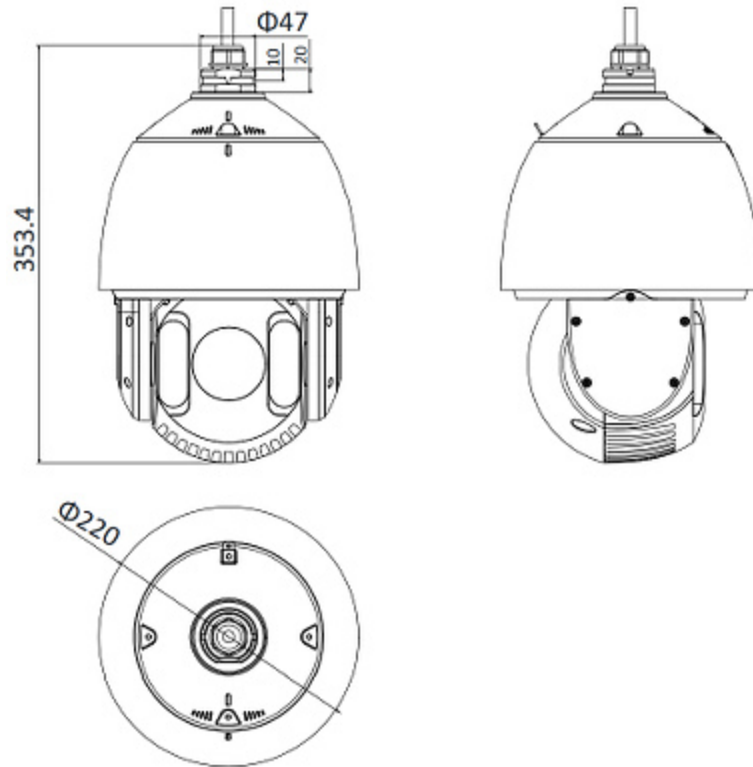

Memory card slot:

Camera connectors:

Connectors description:

Dimensions:

In the kit:

OUR TESTS

Camera image at artificial illumination (about 30Lux):

Camera image at night conditions with internal built-in IR illuminator on: