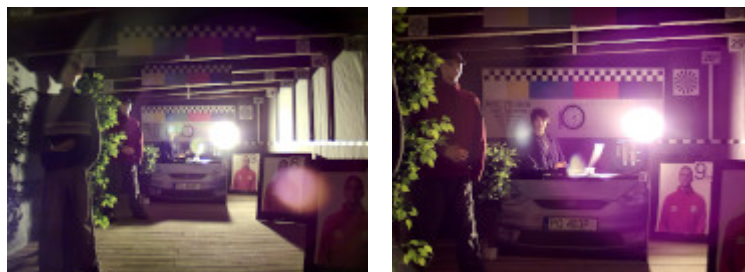

OUR TESTS

Camera image at artificial illumination (about 30Lux):

Camera image at night conditions with internal built-in IR illuminator on:

Camera image at direct strong light opposite to camera:

OUR OPINIONS