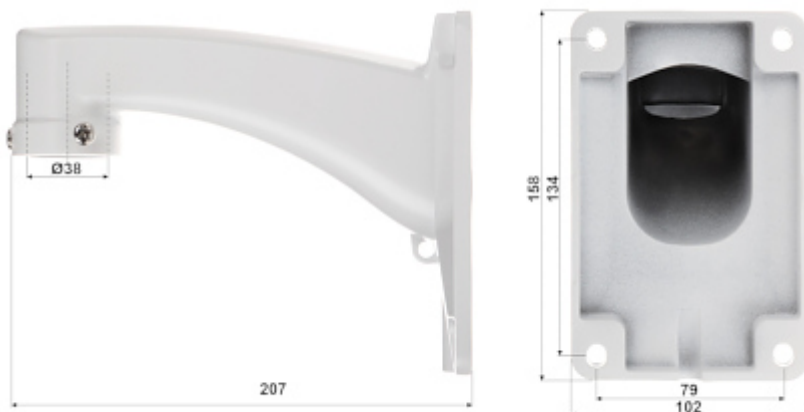

Guarantee:

2 years

PRESENTATION

Bracket dimensions:

Camera connectors:

In the kit:

DELTA-OPTI Monika Matysiak; <https://www.delta.poznan.pl>
POL; 60-713 Poznań; Graniczna 10
e-mail: delta-opti@delta.poznan.pl; tel: +(48) 61 864 69 60